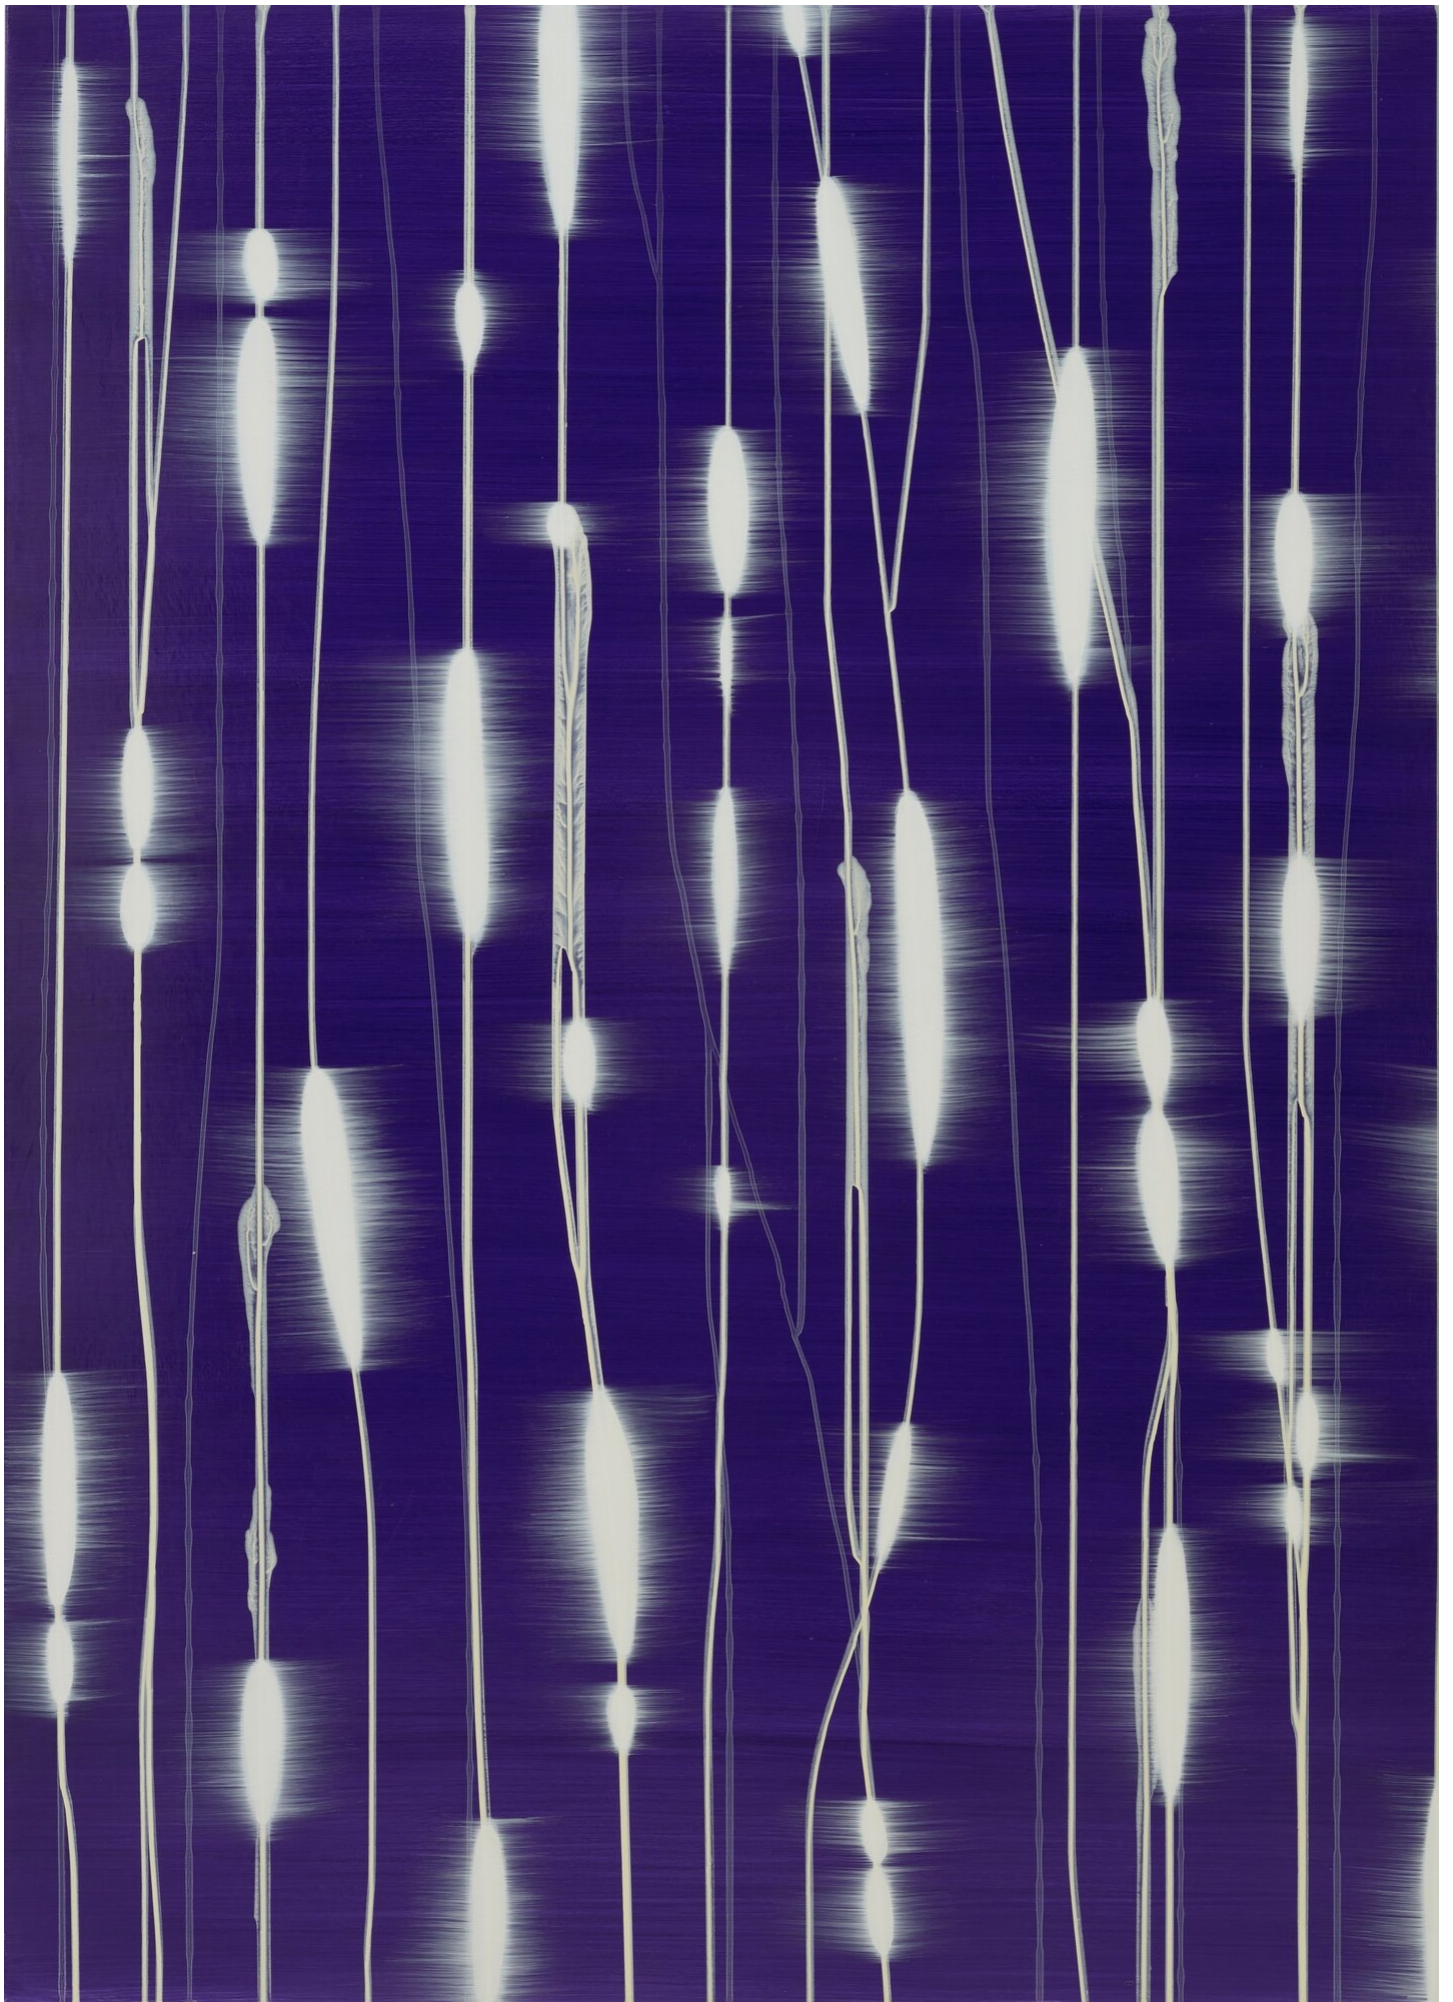

Mark Francis

White Light (Vertical Configuration DPP Violet), 2020
Paintings

Acrylic paint and oil on canvas
153 x 122 cm | 60 1/4 x 48 in

Bernhard Knaus Fine Art

Niddastrasse 84
60329 Frankfurt am Main
Fon +49 (0)69 244 507 68
knaus@bernhardknaus.de
bernhardknaus.com