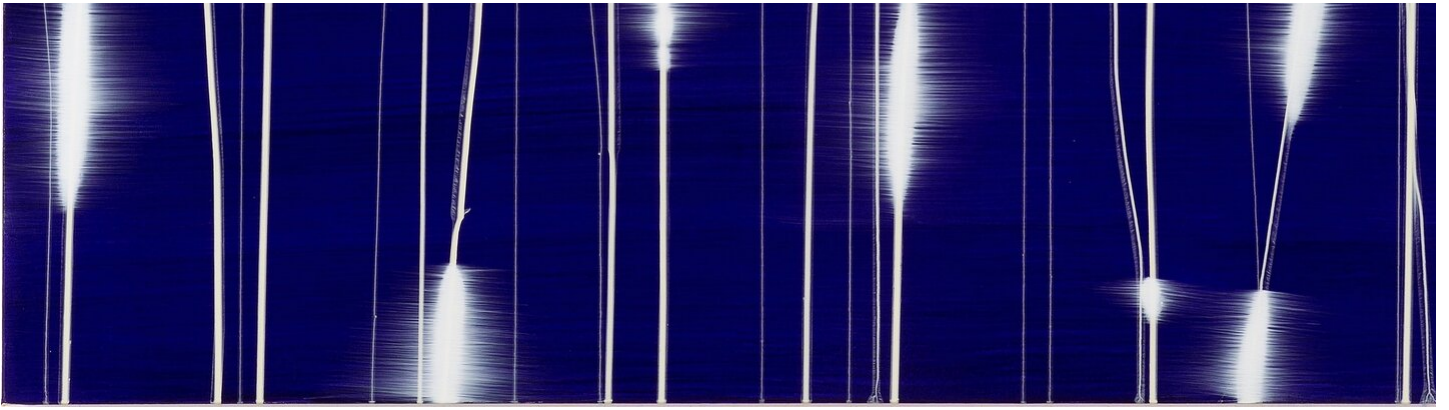

Mark Francis
White Light Vertical Configuration DP (Dioxazine Purple), 2018
Paintings

Acrylic paint on canvas
214 x 153 cm | 84 1/4 x 60 1/4 in

Bernhard Knaus Fine Art

Niddastrasse 84
60329 Frankfurt am Main
Fon +49 (0)69 244 507 68
knaus@bernhardknaus.de
bernhardknaus.com