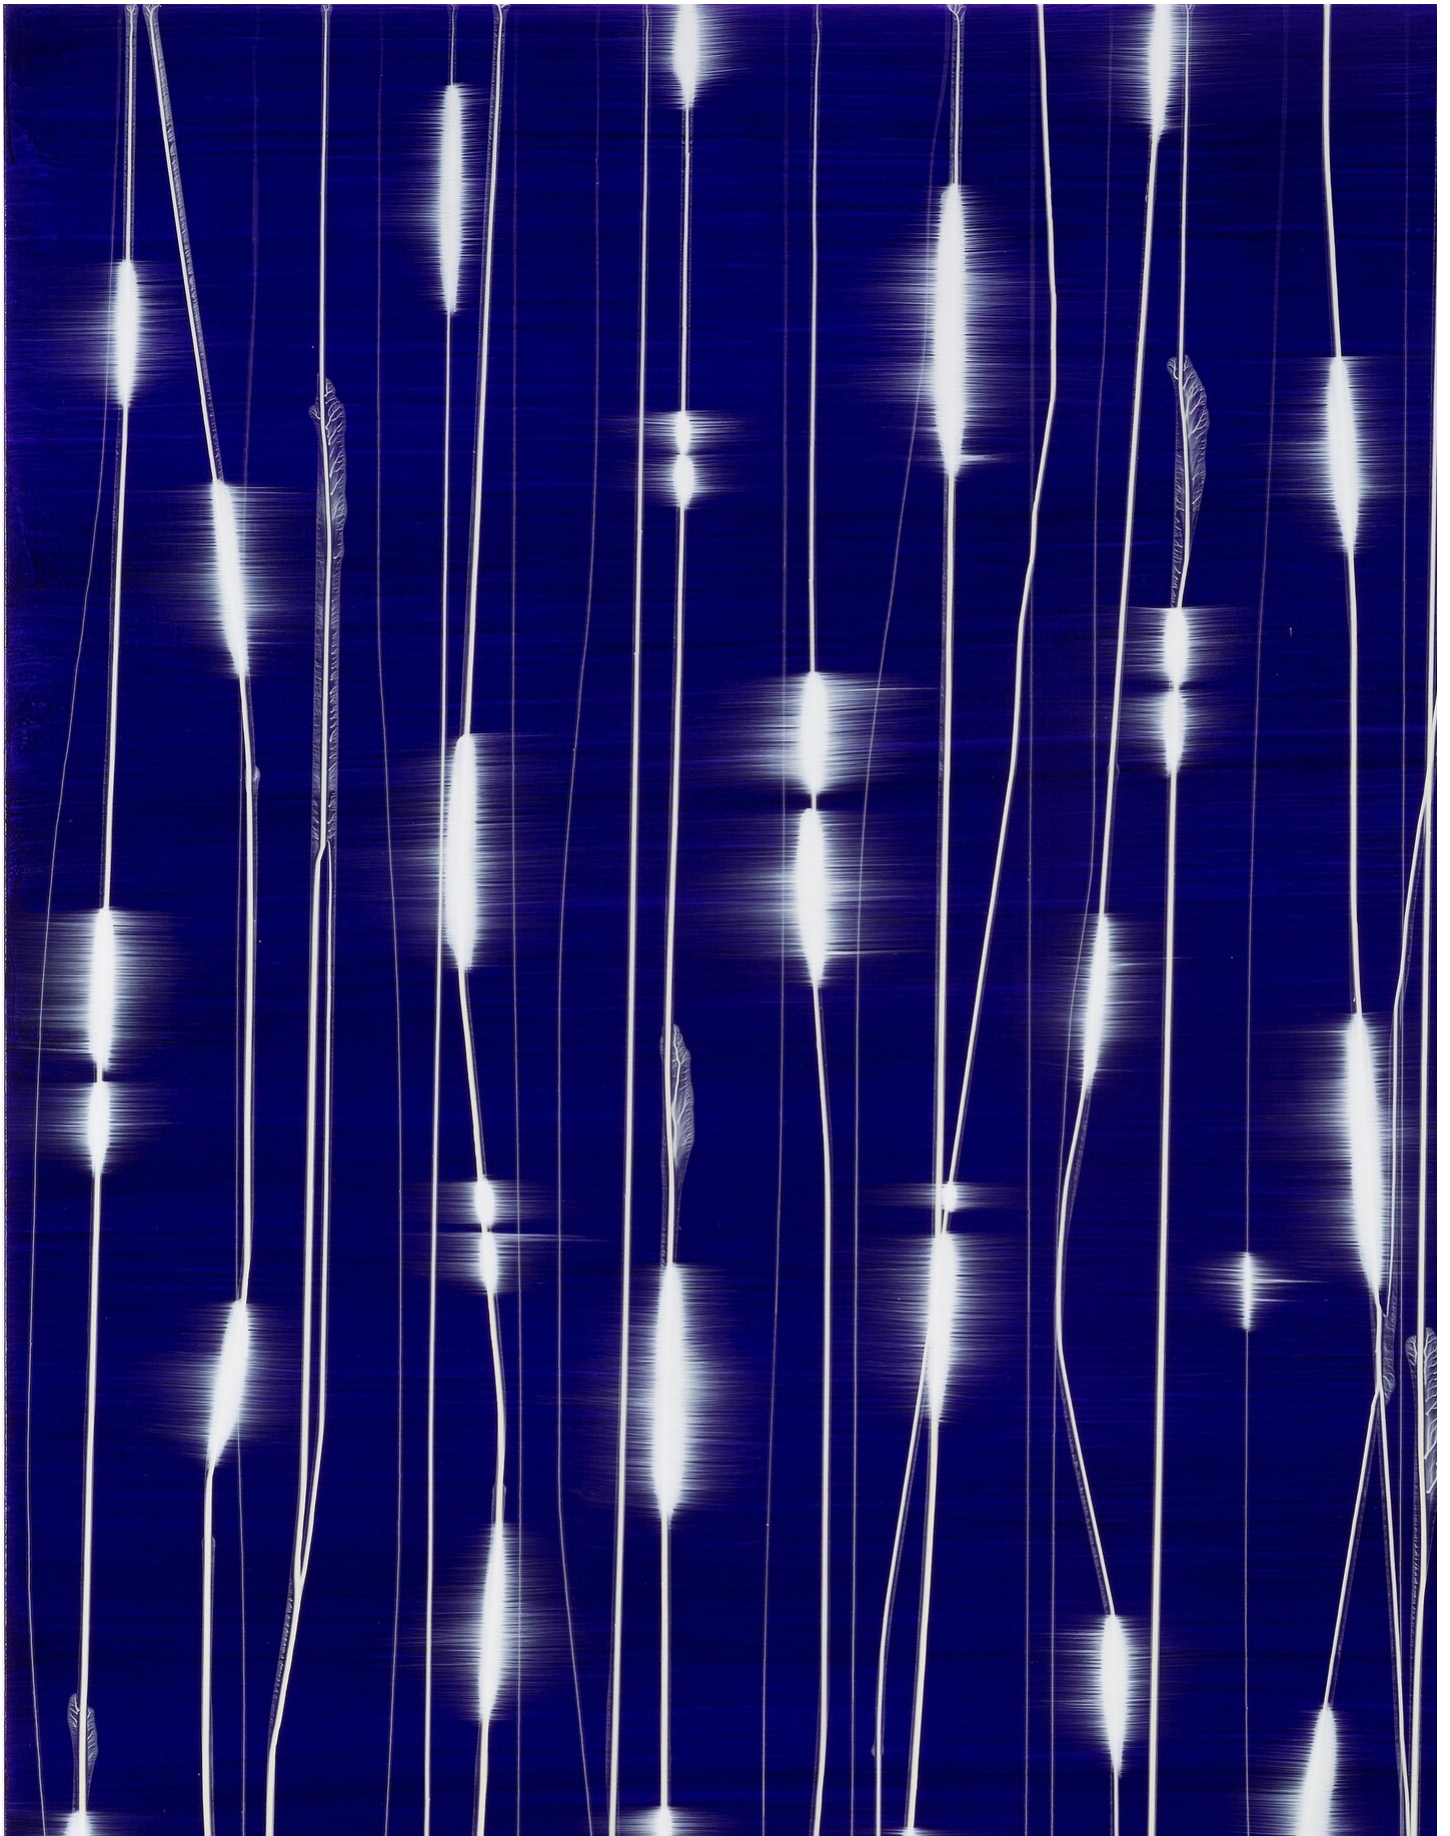

Mark Francis
White Light Vertical Configuration DP (Dioxazine Purple), 2018
Paintings

Acrylic paint on canvas
214 x 153 cm | 84 1/4 x 60 1/4 in

Bernhard Knaus Fine Art

Niddastrasse 84
60329 Frankfurt am Main
Fon +49 (0)69 244 507 68
knaus@bernhardknaus.de
bernhardknaus.com