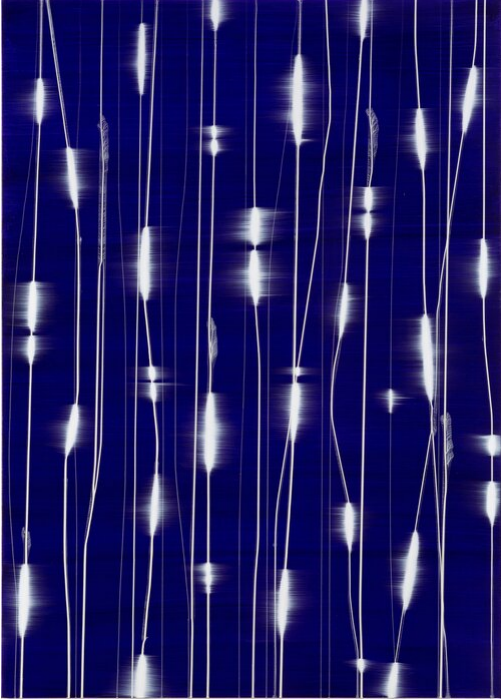

Mark Francis
White Light Vertical Configuration DP (Dioxazine Purple), 2018
Paintings

Acrylic paint on canvas
214 x 153 cm | 84 1/4 x 60 1/4 in

Bernhard Knaus Fine Art

Niddastrasse 84
60329 Frankfurt am Main
Fon +49 (0)69 244 507 68
knaus@bernhardknaus.de
bernhardknaus.com