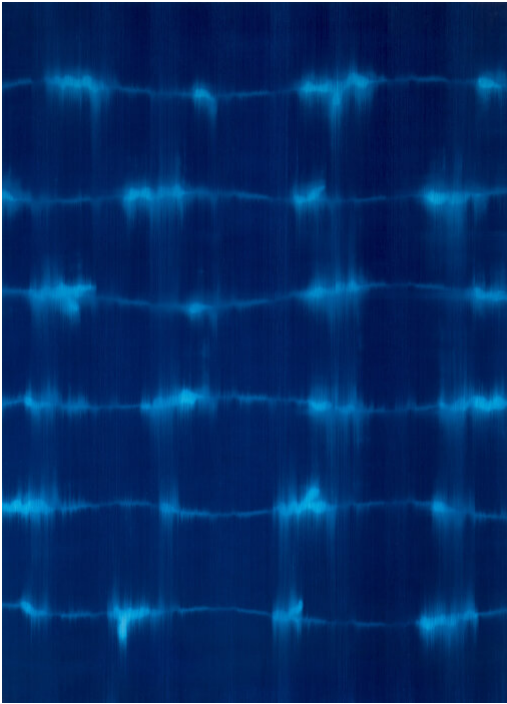

Mark Francis  
Transverse Field (PB), 2022  
Works on Paper

Oil on paper, framed  
132 x 96 cm | 52 x 37 3/4 in / 140 x 104 cm | 55 x 41 in

---

**Bernhard Knaus Fine Art**

Niddastrasse 84  
60329 Frankfurt am Main  
Fon +49 (0)69 244 507 68  
[knaus@bernhardknaus.de](mailto:knaus@bernhardknaus.de)  
[bernhardknaus.com](http://bernhardknaus.com)