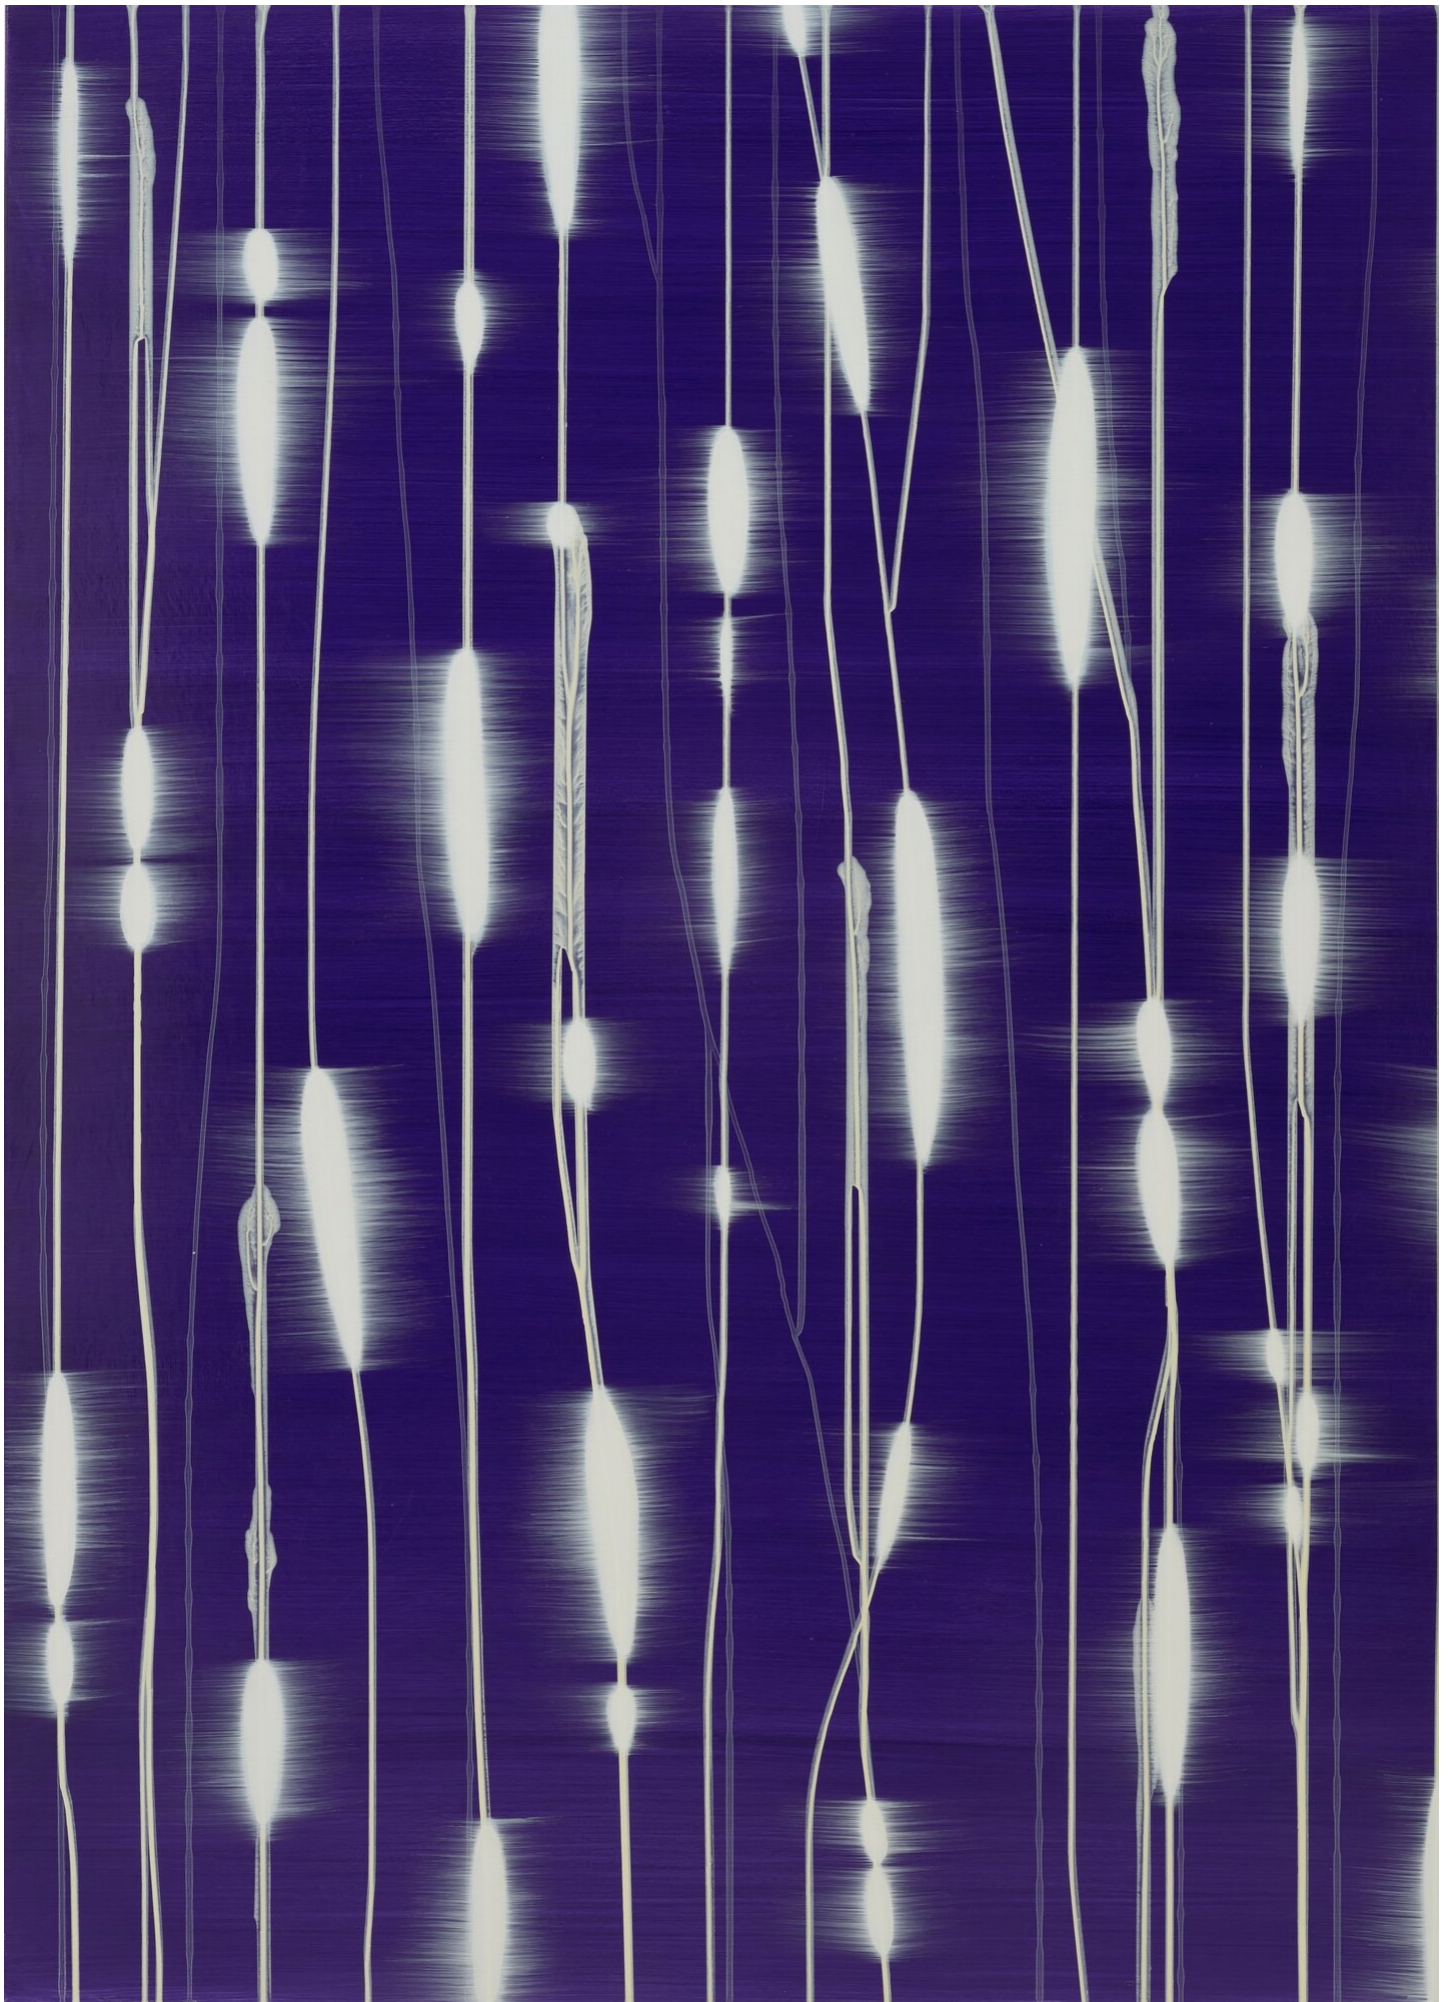

Mark Francis

White Light (Vertical Configuration DPP Violet), 2020

Paintings

Acrylic paint and oil on canvas

153 x 122 cm | 60 1/4 x 48 in

Bernhard Knaus Fine Art

Niddastrasse 84
60329 Frankfurt am Main
Fon +49 (0)69 244 507 68
knaus@bernhardknaus.de
bernhardknaus.com