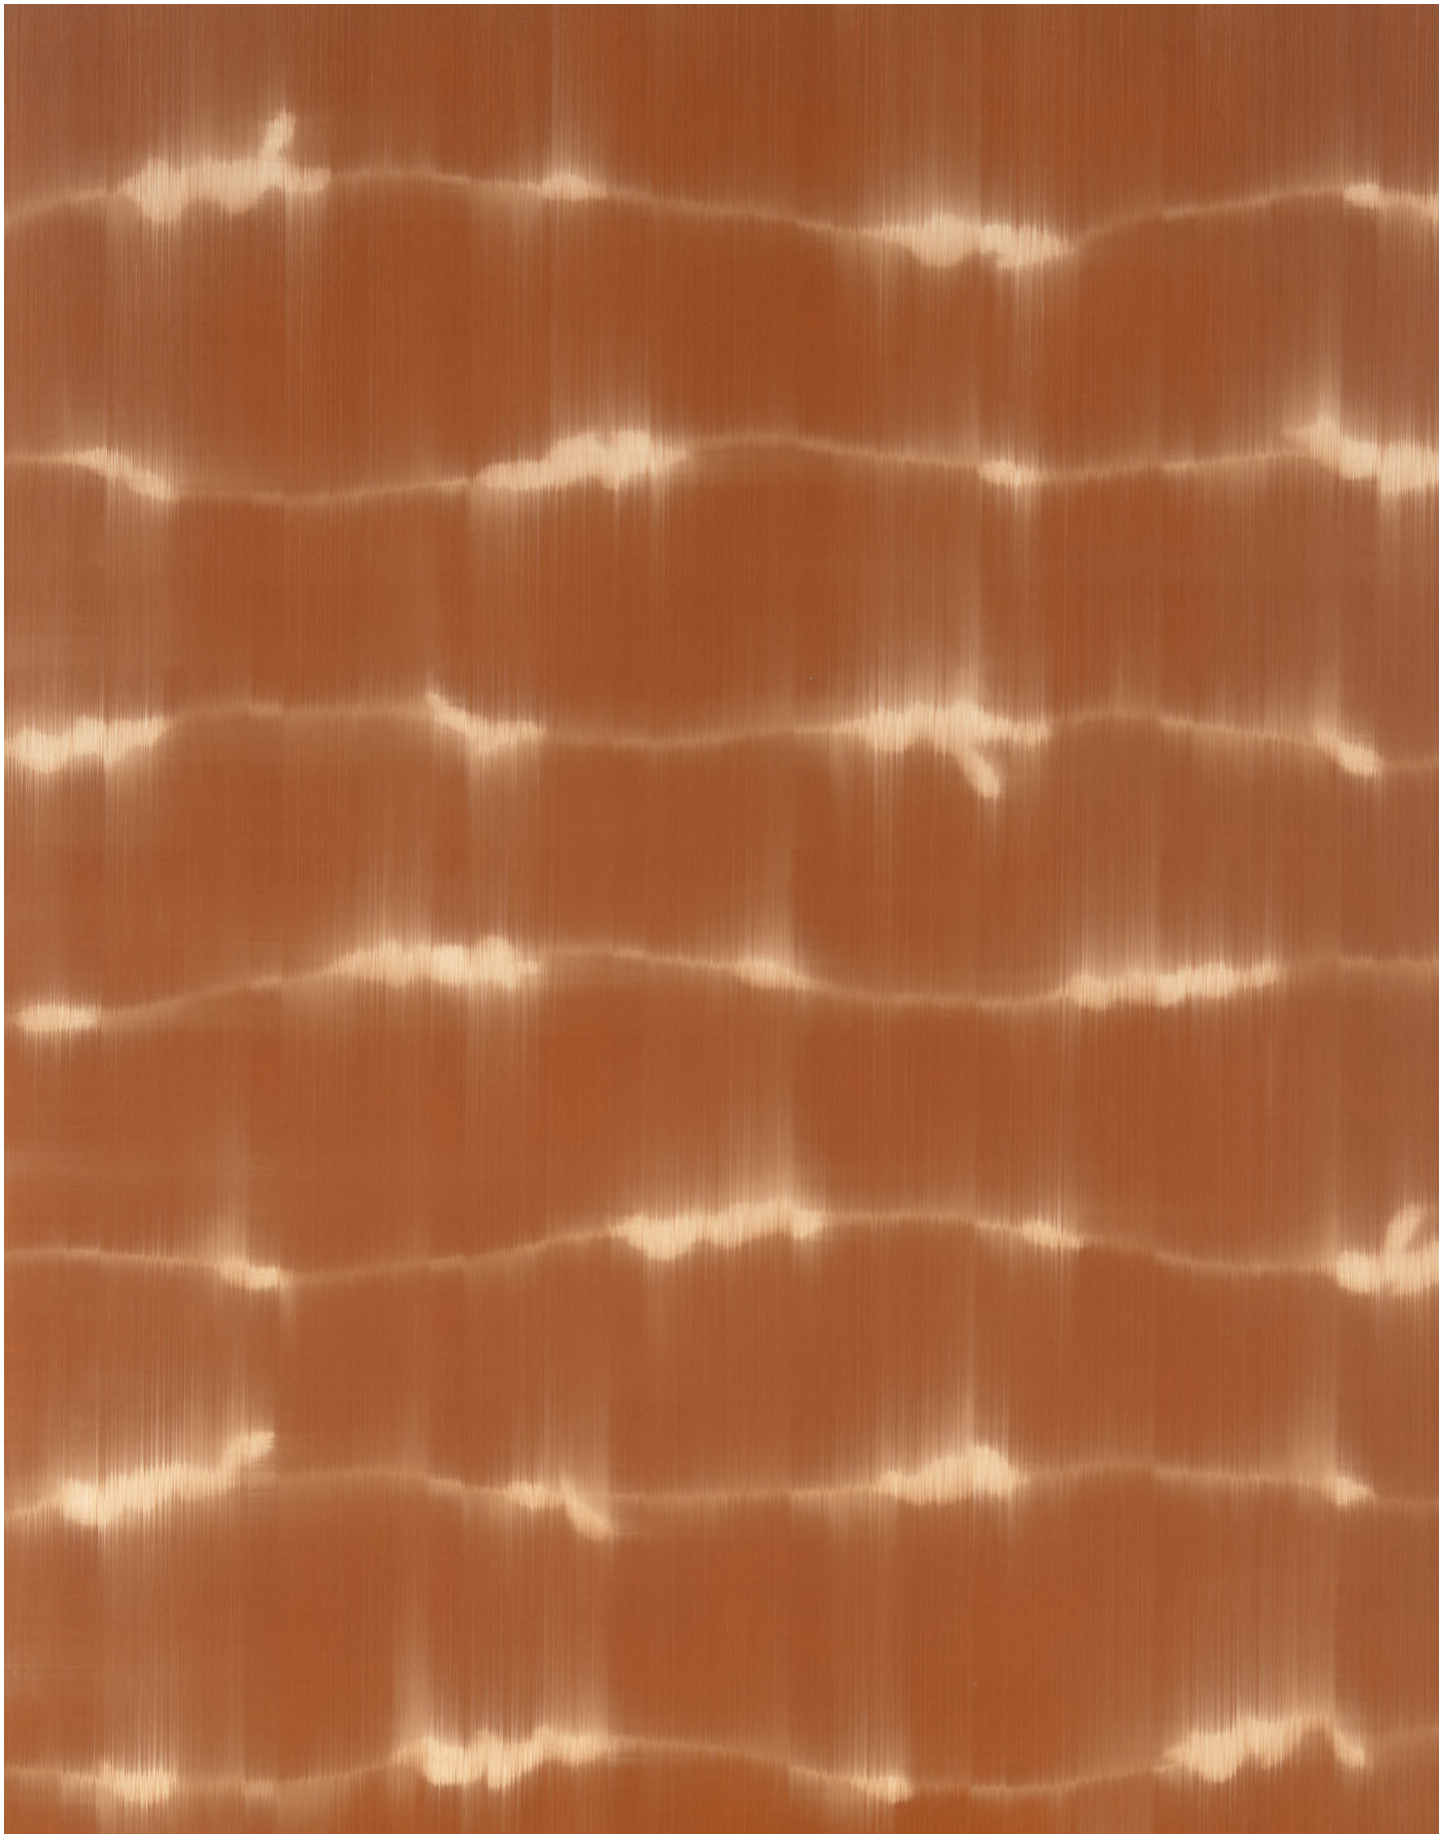

Mark Francis
Transverse Wave (CYD+TOR), 2022
Works on Paper

Oil on paper, framed
132 x 96 cm | 52 x 37 3/4 in / 140 x 104 cm | 55 x 41 in

Bernhard Knaus Fine Art

Niddastrasse 84
60329 Frankfurt am Main
Fon +49 (0)69 244 507 68
knaus@bernhardknaus.de
bernhardknaus.com