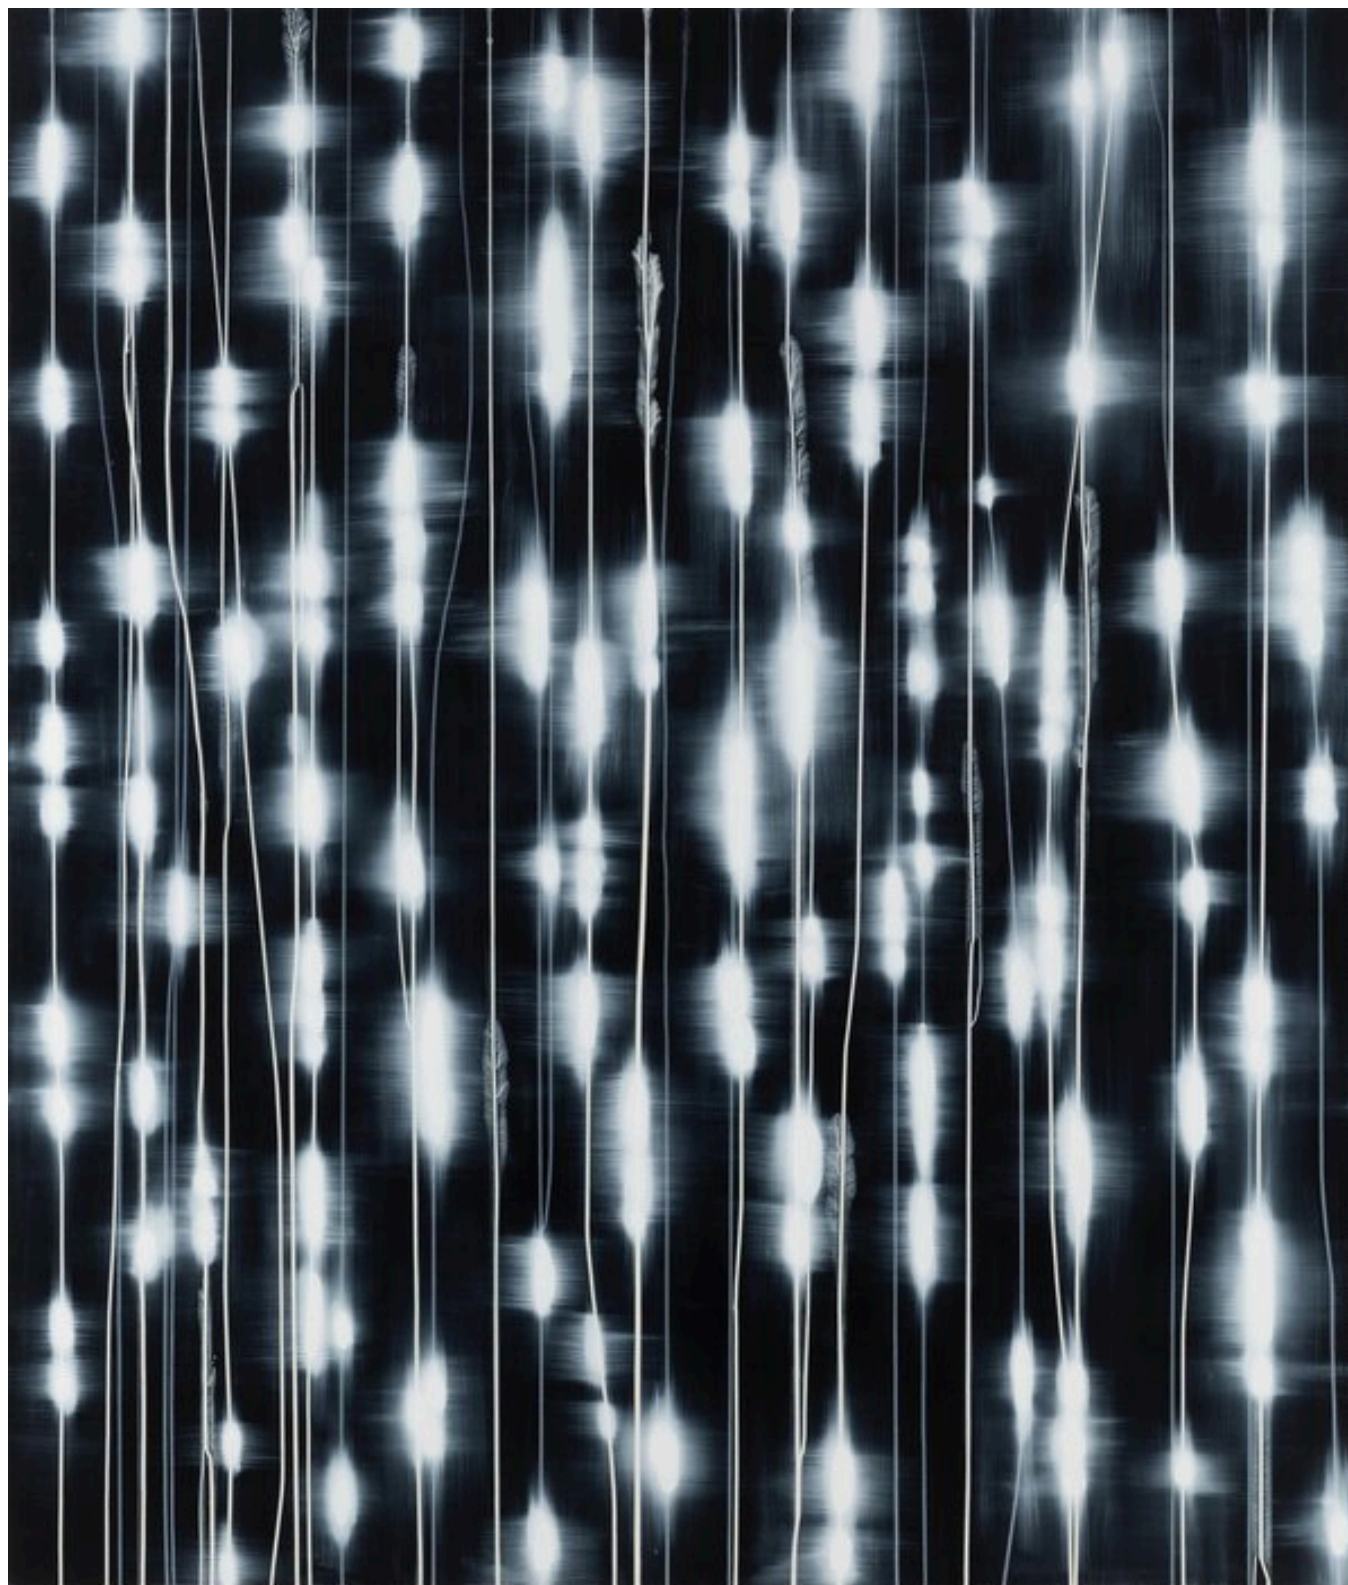

Mark Francis

White Light (Dual Dimension), 2018
Paintings

Acrylic paint on canvas
214 x 183 cm | 84 1/4 x 72 in
MF / M14

Bernhard Knaus Fine Art

Niddastrasse 84
60329 Frankfurt am Main
Fon +49 (0)69 244 507 68
knaus@bernhardknaus.de
bernhardknaus.com