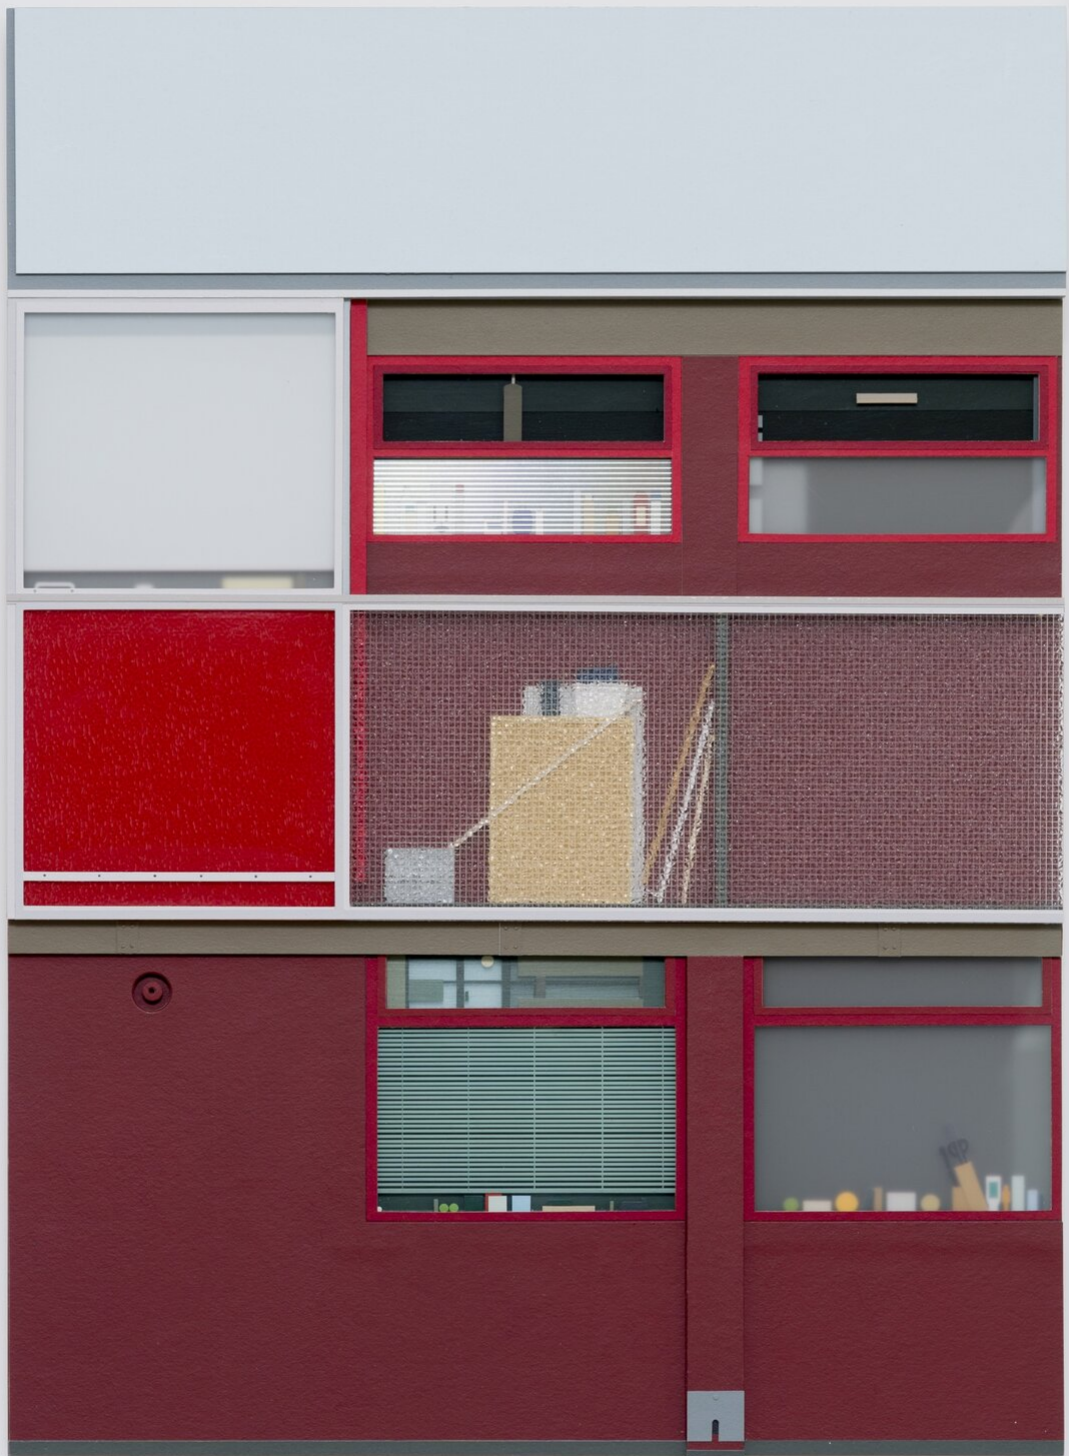

Lucy Williams
Basterfield House #2, 2024

Plexiglas, paper, engineered wood, acetate and acrylic paint on birch ply panel
48,3 x 34,9 cm
Unique

Bernhard Knaus Fine Art

Niddastrasse 84
60329 Frankfurt am Main
Fon +49 (0)69 244 507 68
knaus@bernhardknaus.de
bernhardknaus.com