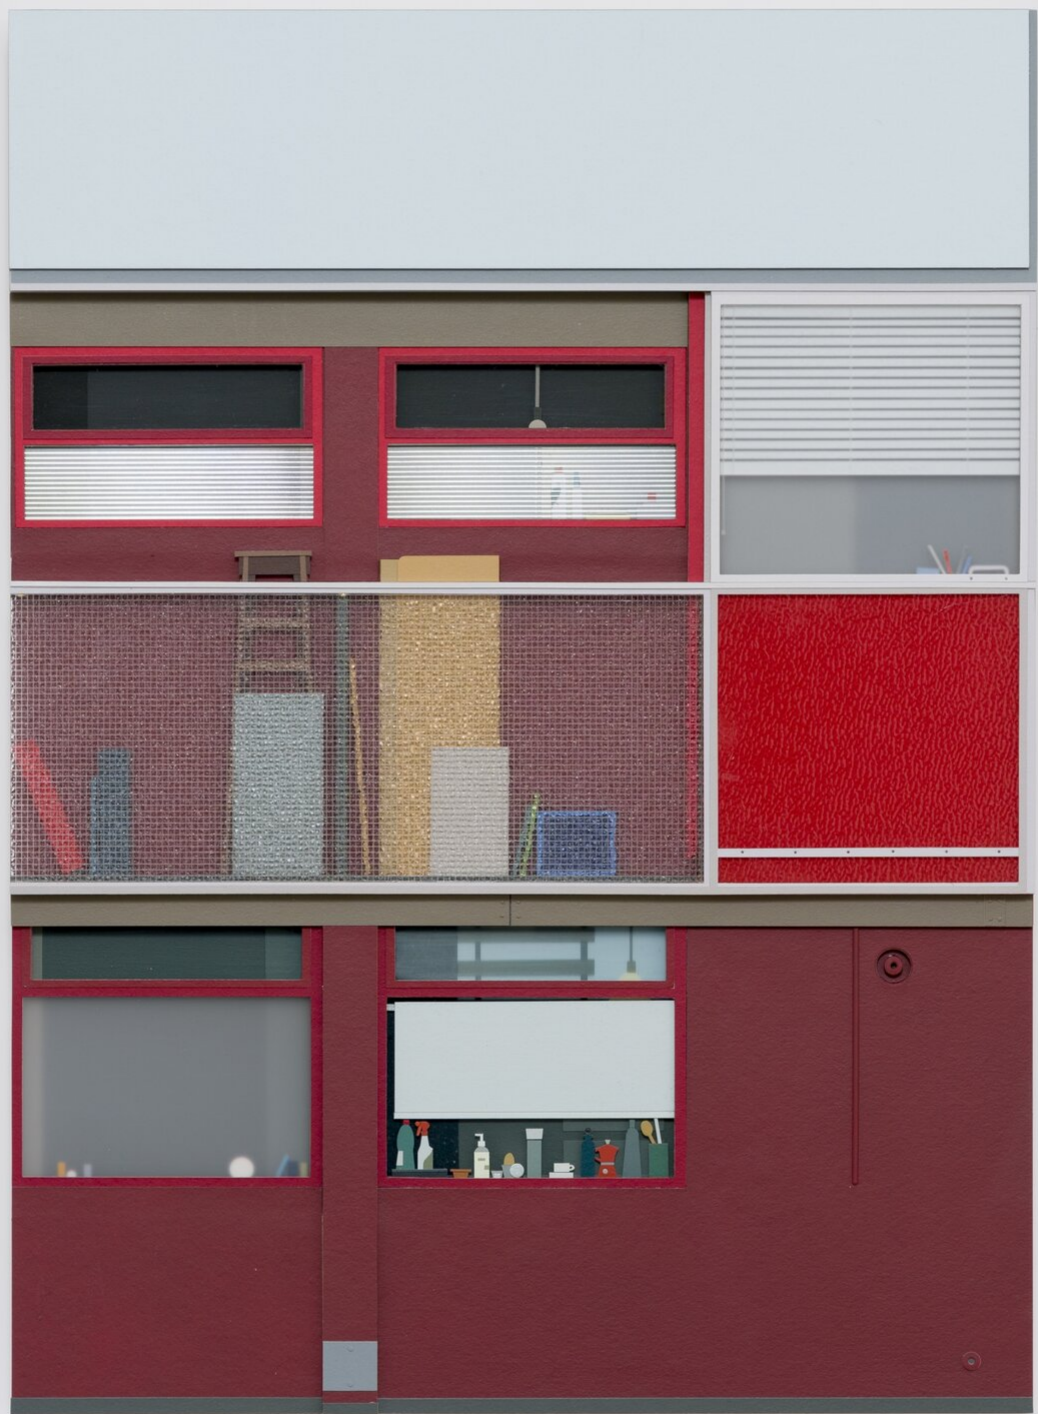

Lucy Williams
Basterfield House #1, 2024

Plexiglas, paper, engineered wood, acetate and acrylic paint on birch ply panel
48,3 x 34,9 cm
Unique

Bernhard Knaus Fine Art

Niddastrasse 84
60329 Frankfurt am Main
Fon +49 (0)69 244 507 68
knaus@bernhardknaus.de
bernhardknaus.com