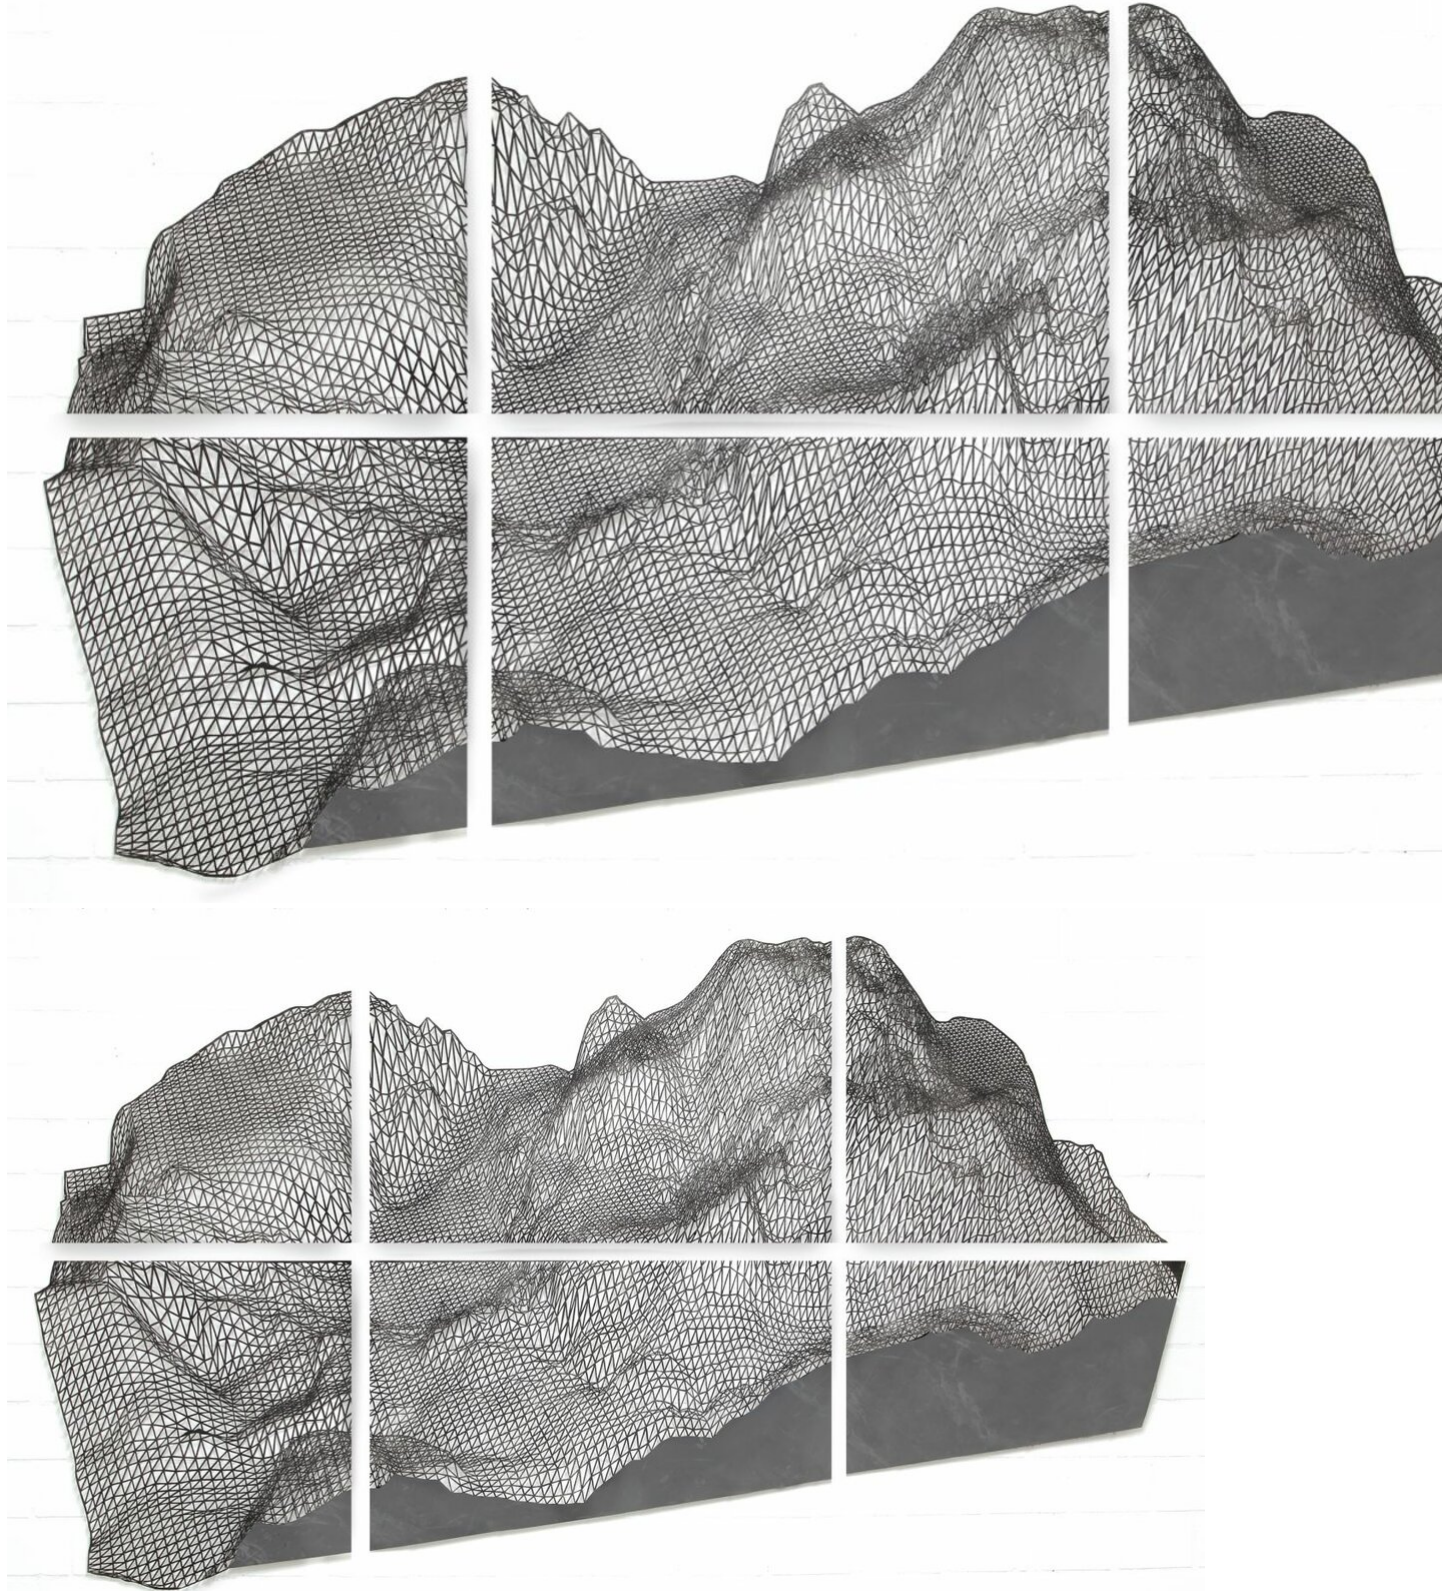

Lena von Goedeke

Lot, 2014

Works on Paper

Drawing on papercut
140 x 245 cm | 55 x 96 1/2 in
LVG/P 3

knaus@berhardknaus.de
berhardknaus.com

© Bernhard Knaus 2021