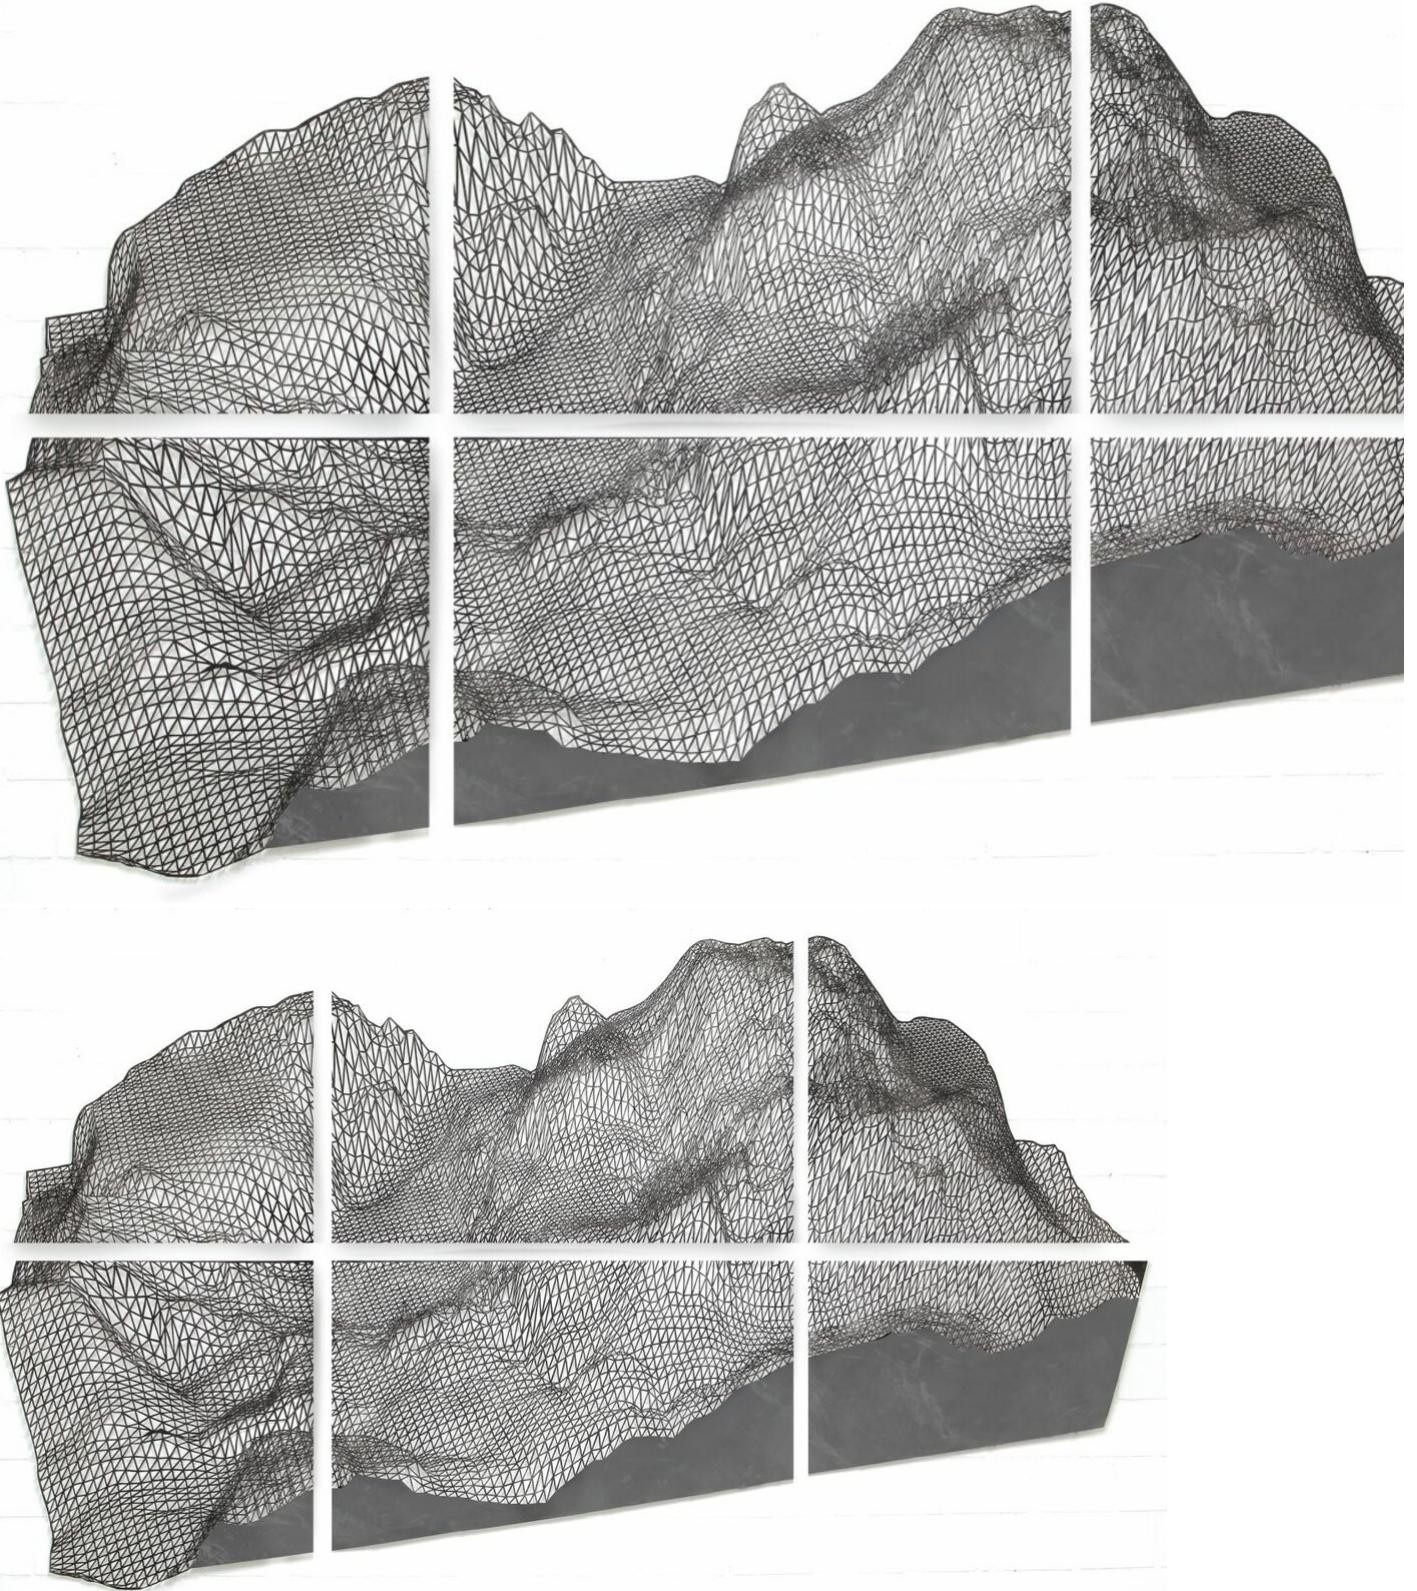

Lena von Goedeke

Lot, 2014

Works on Paper

Drawing on papercut

140 x 245 cm | 55 x 96 1/2 in

LVG/P 3

knaus@bernhardknaus.de
bernhardknaus.com

© Bernhard Knaus 2021