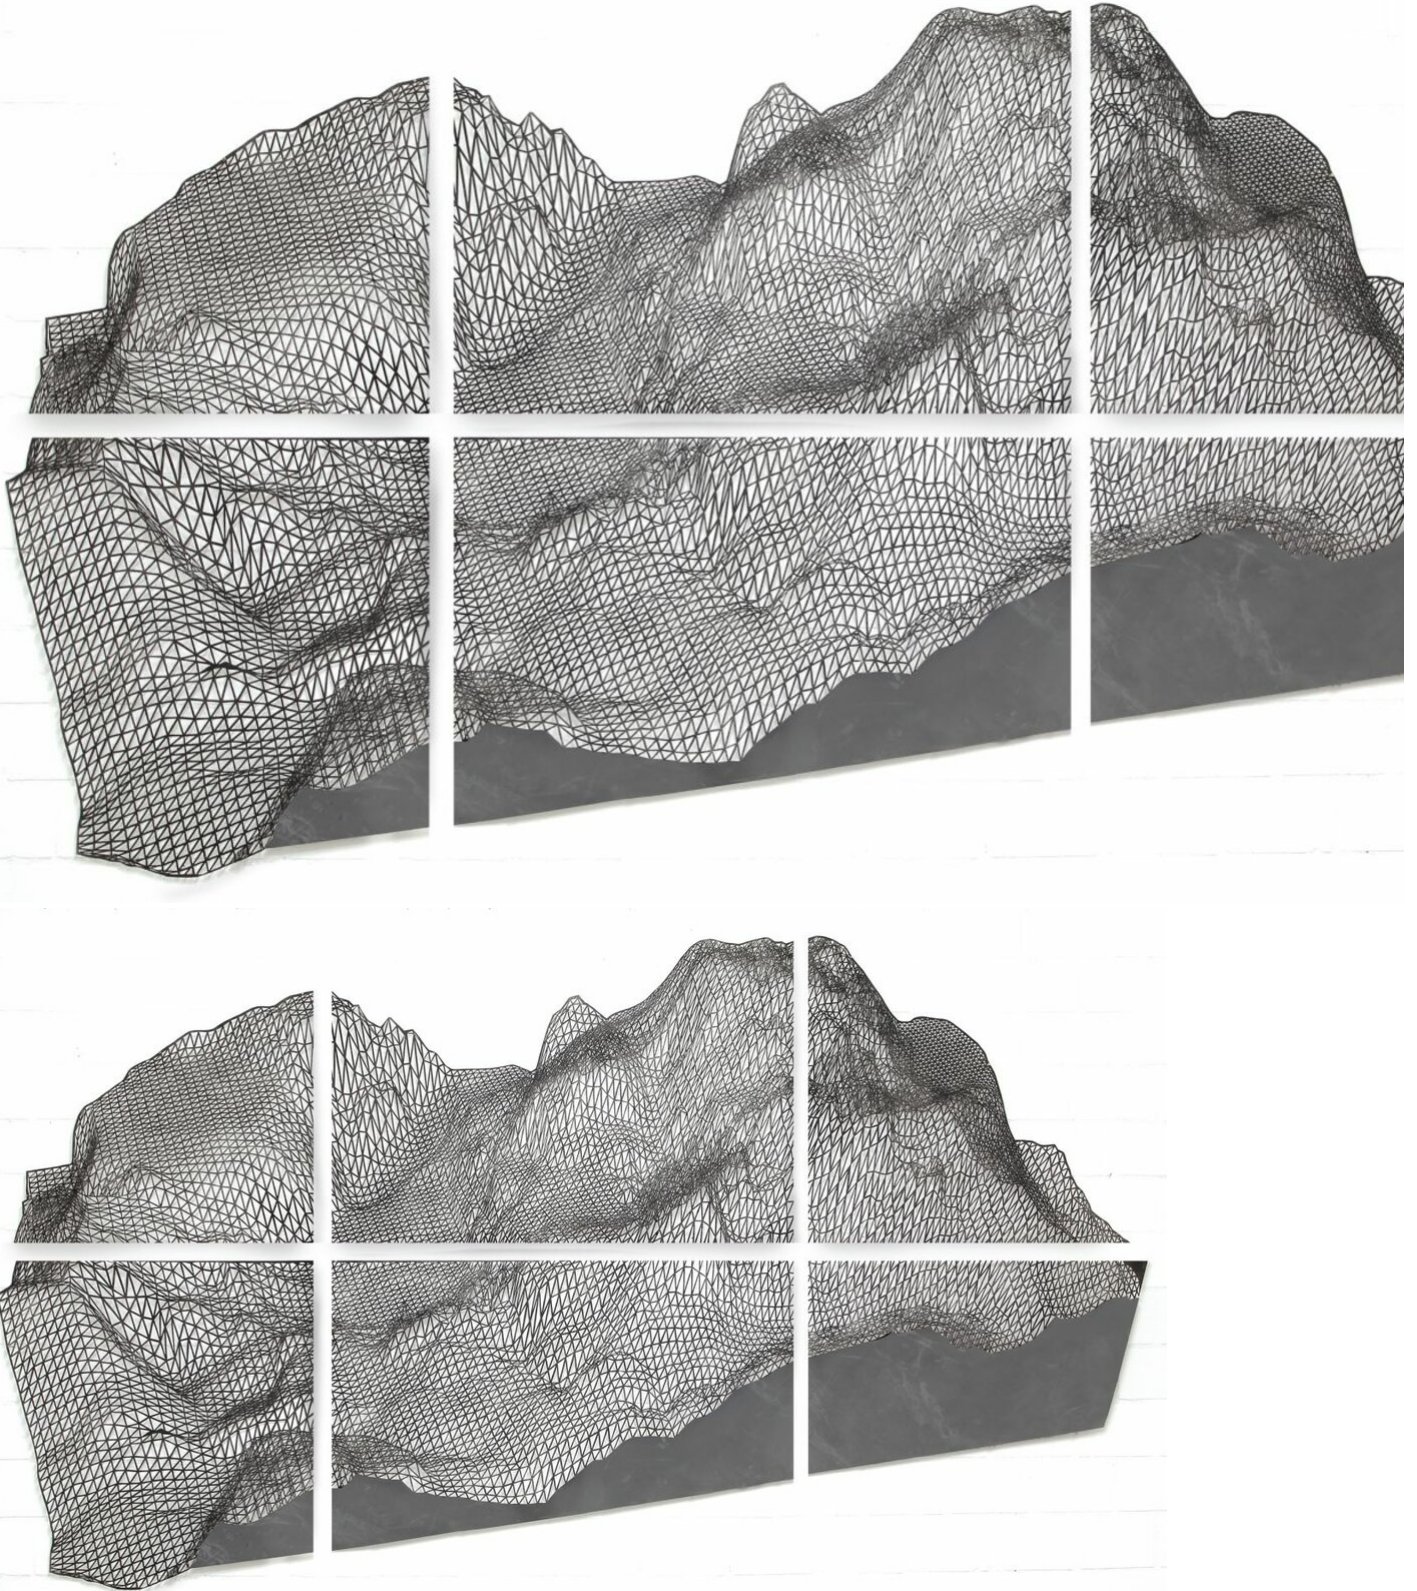

Lena von Goedeke

Lot, 2014

Works on Paper

Drawing on papercut
140 x 245 cm | 55 x 96 1/2 in
LVG/P 3

knaus@berhardknaus.de
berhardknaus.com

© Bernhard Knaus 2021