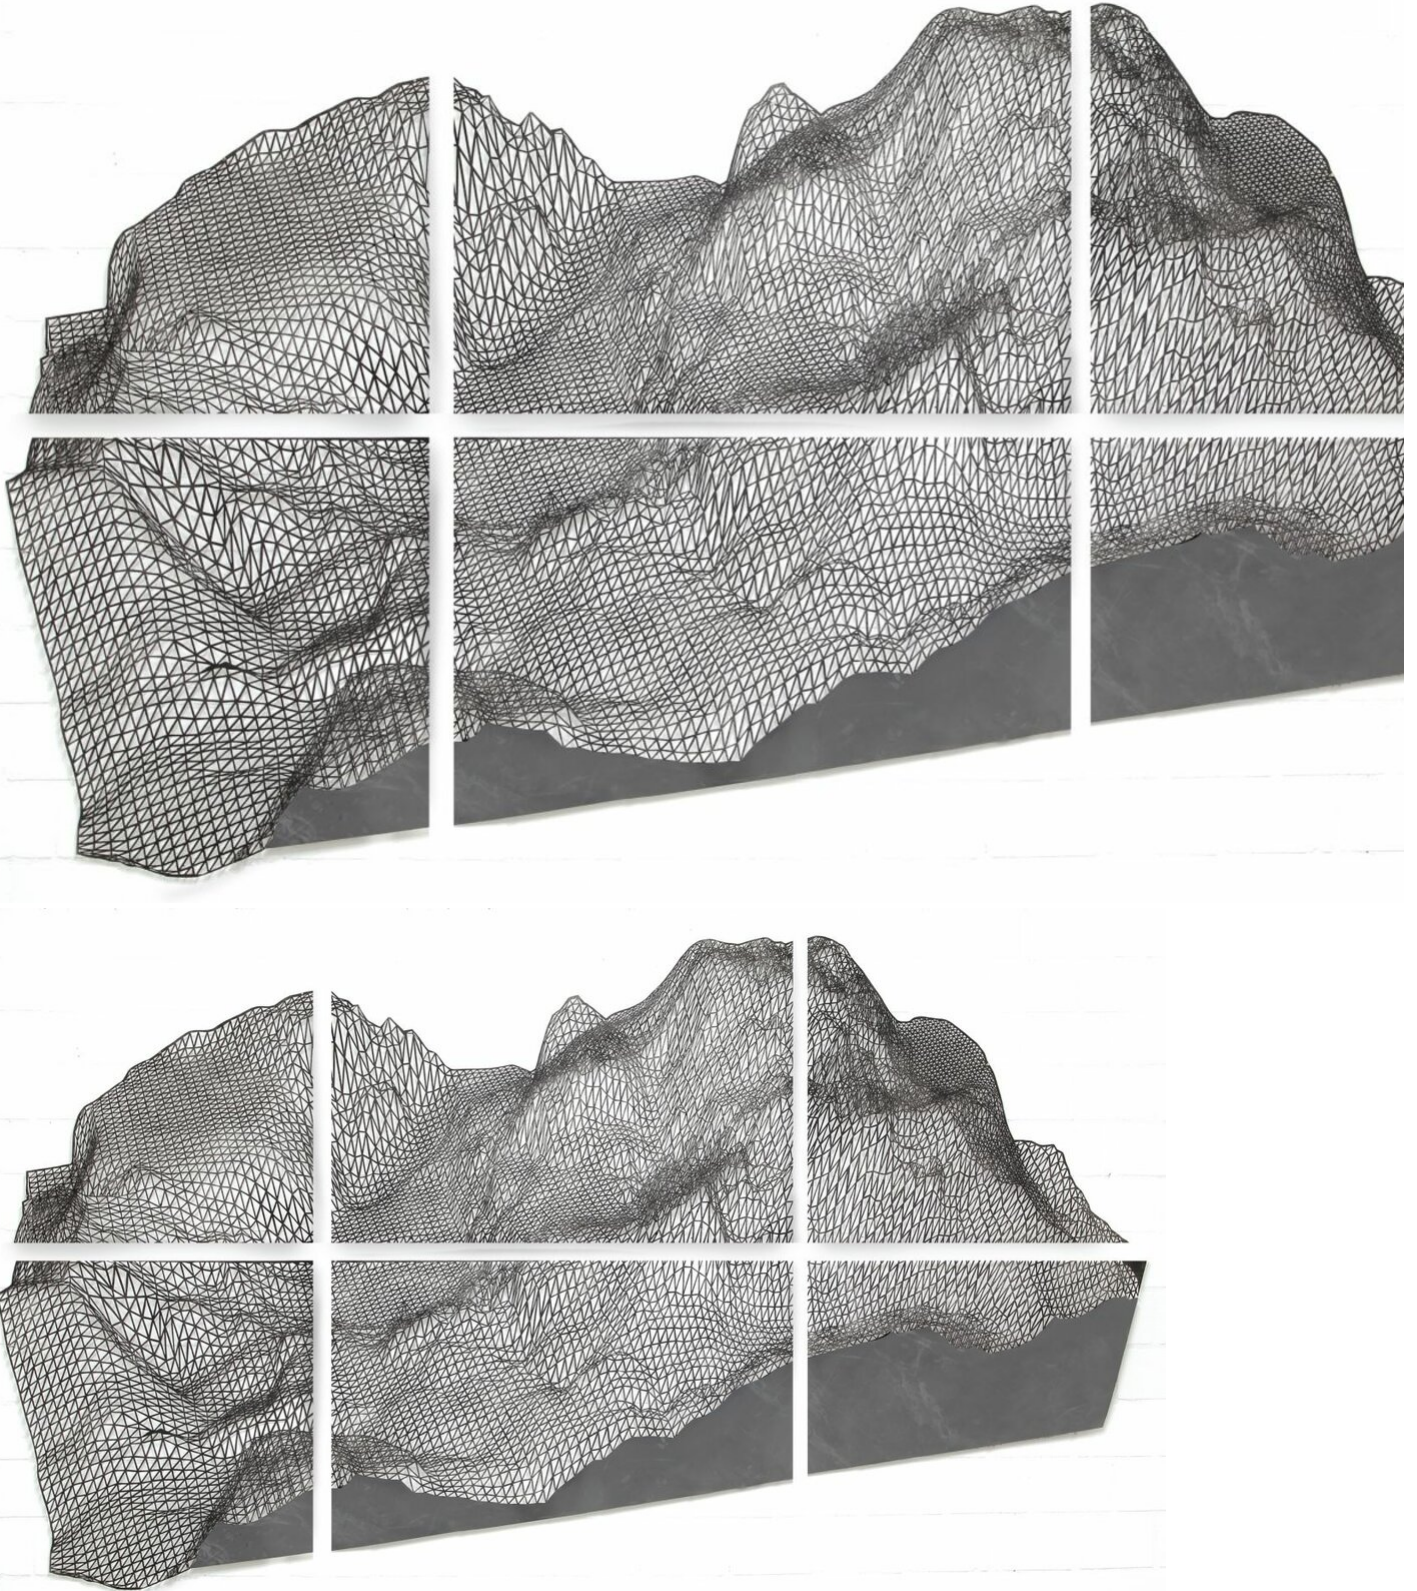

Lena von Goedeke

Lot, 2014

Works on Paper

Drawing on papercut
140 x 245 cm | 55 x 96 1/2 in
LVG/P 3

knaus@berhardknaus.de
berhardknaus.com

© Bernhard Knaus 2021