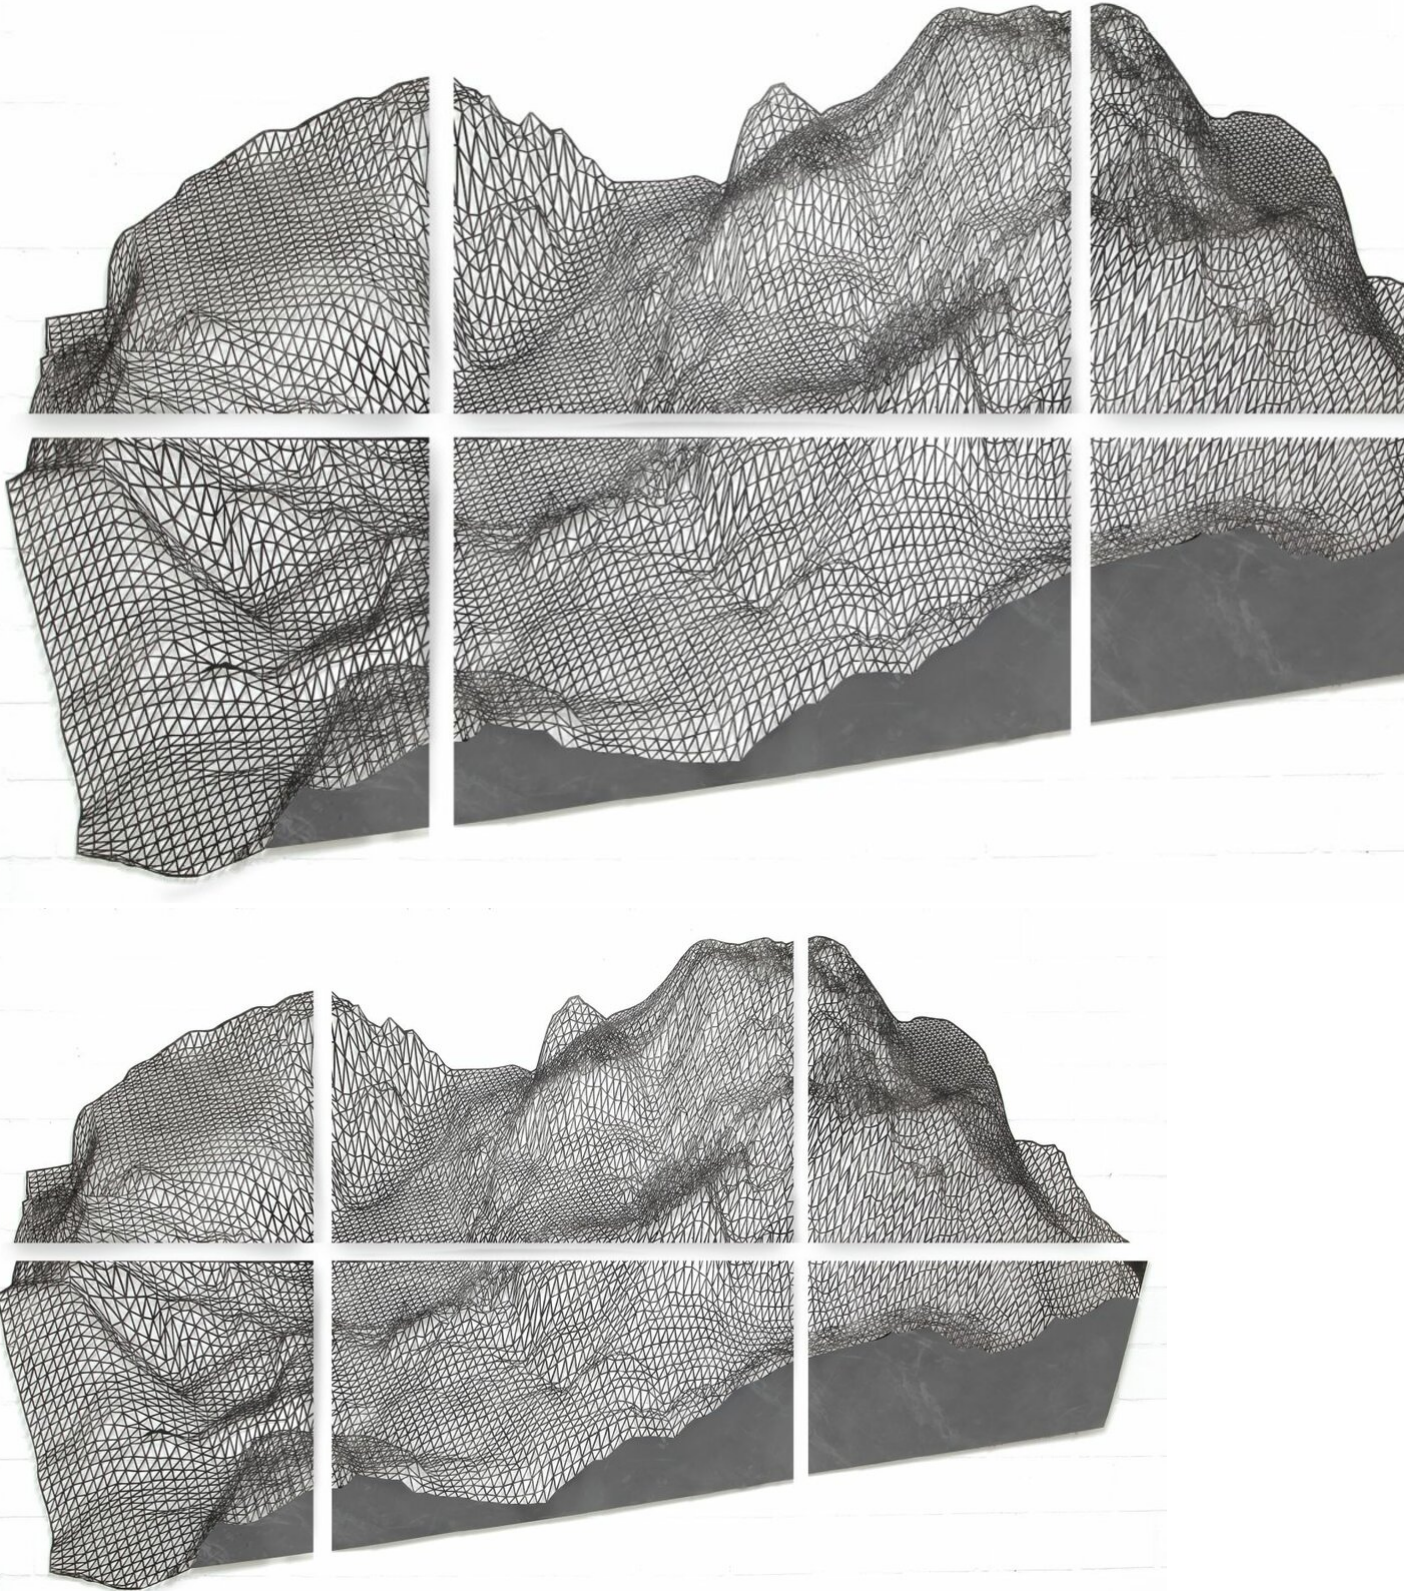

Lena von Goedeke

Lot, 2014

Works on Paper

Drawing on papercut

140 x 245 cm | 55 x 96 1/2 in

LVG/P 3

knaus@berhardknaus.de
berhardknaus.com

© Bernhard Knaus 2021