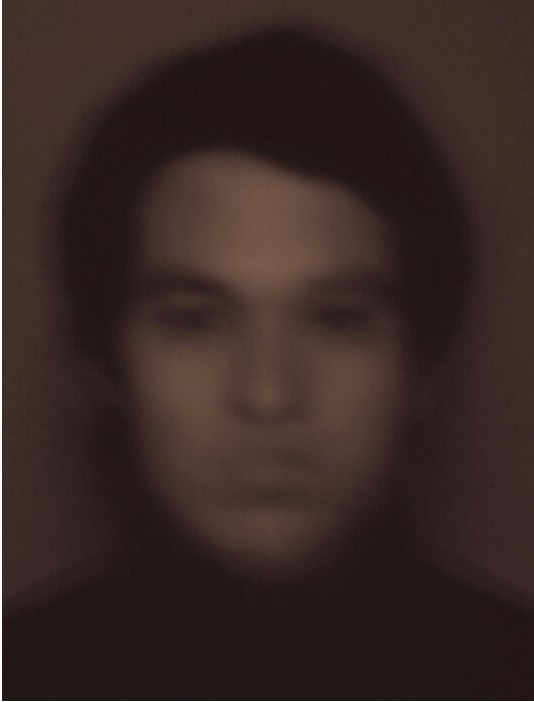

Kyungwoo Chun

1 Hour Portrait #11, 2002

1 Hour Portrait

C-Print on alu, framed

105 x 80 cm | 41 1/3 x 31 1/2 in

Edition 5 + 2 AP

---

**Bernhard Knaus Fine Art**