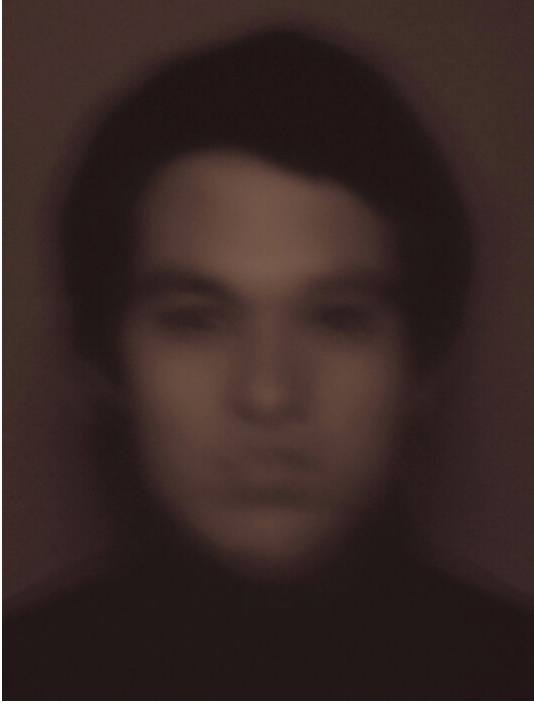

Kyungwoo Chun

1 Hour Portrait #11, 2002

1 Hour Portrait

C-Print on alu, framed

105 x 80 cm | 41 1/3 x 31 1/2 in

Edition 5 + 2 AP

---

**Bernhard Knaus Fine Art**