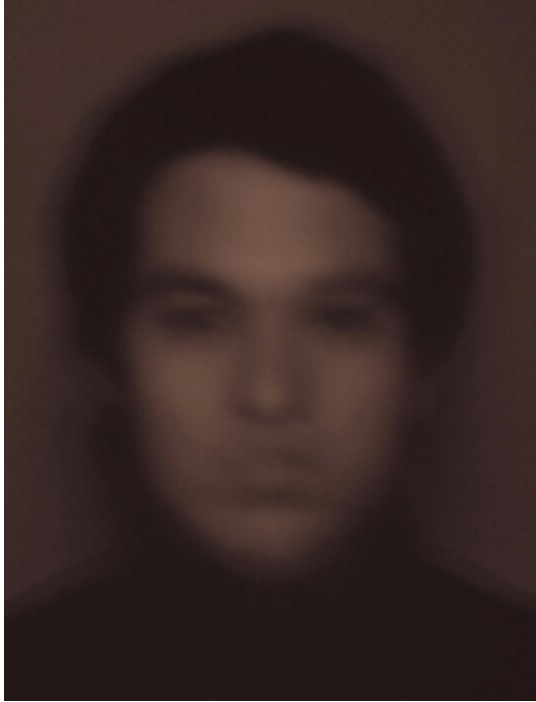

Kyungwoo Chun

1 Hour Portrait #11, 2002

1 Hour Portrait

C-Print on alu, framed

105 x 80 cm | 41 1/3 x 31 1/2 in

Edition 5 + 2 AP

---

**Bernhard Knaus Fine Art**