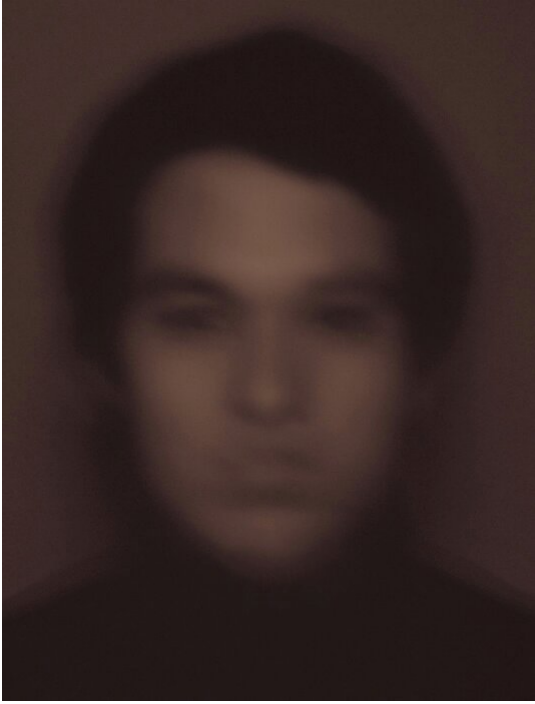

Kyungwoo Chun

1 Hour Portrait #11, 2002

1 Hour Portrait

C-Print on alu, framed

105 x 80 cm | 41 1/3 x 31 1/2 in

Edition 5 + 2 AP

---

**Bernhard Knaus Fine Art**