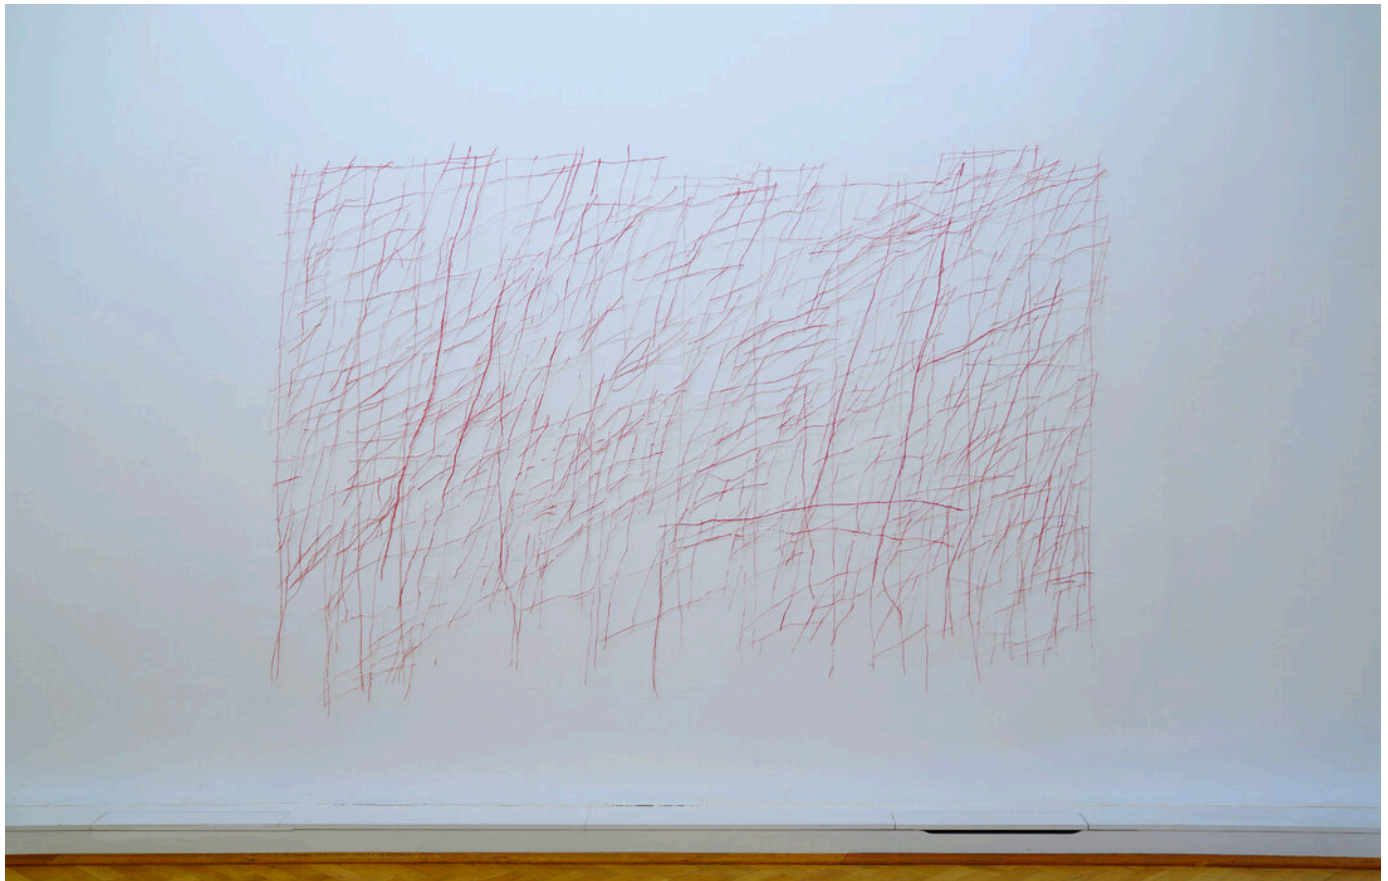

**Katharina Hinsberg**

Schraffen, 2021

Schraffen

Work Number: KHI/P 21

Pencil on paper, cutted

180 x 275 cm | 70 3/4 x 108 1/4 in

---

**Bernhard Knaus Fine Art**