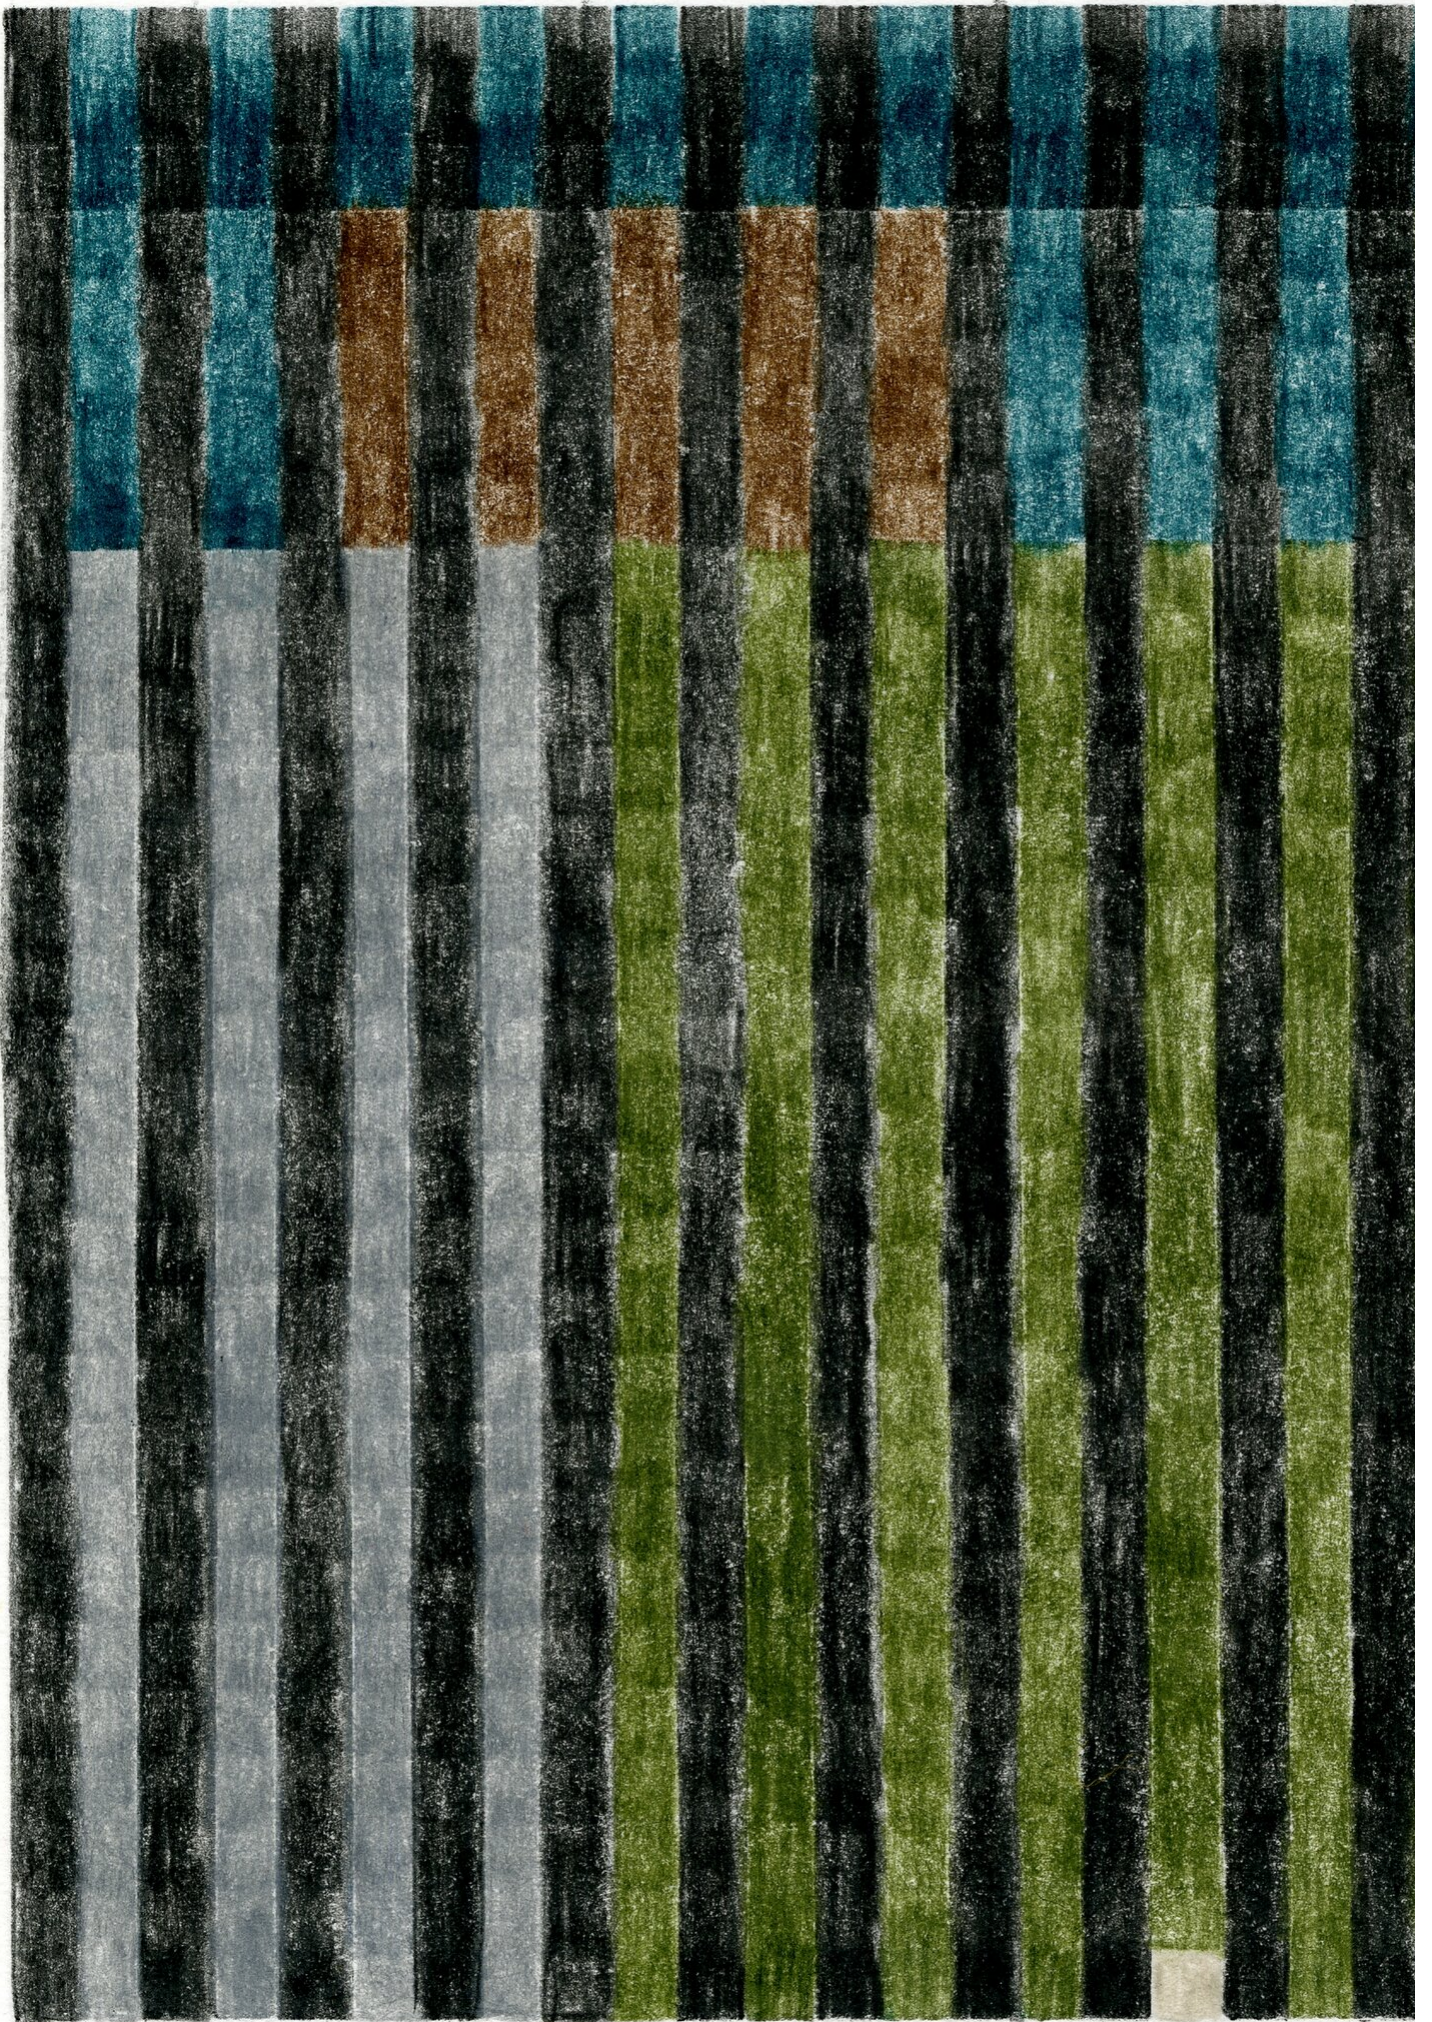

Katharina Hinsberg
Farben (Sequenz), 2017
Farben (Sequenz)
Work Number: KHI/P 3

Color pencil on paper
29.7 x 21 cm | 11 2/3 x 8 1/4 in
framed: 31.2 x 22.5 cm | 12 1/4 x 8 3/4 in

KHI/P 3

Bernhard Knaus Fine Art