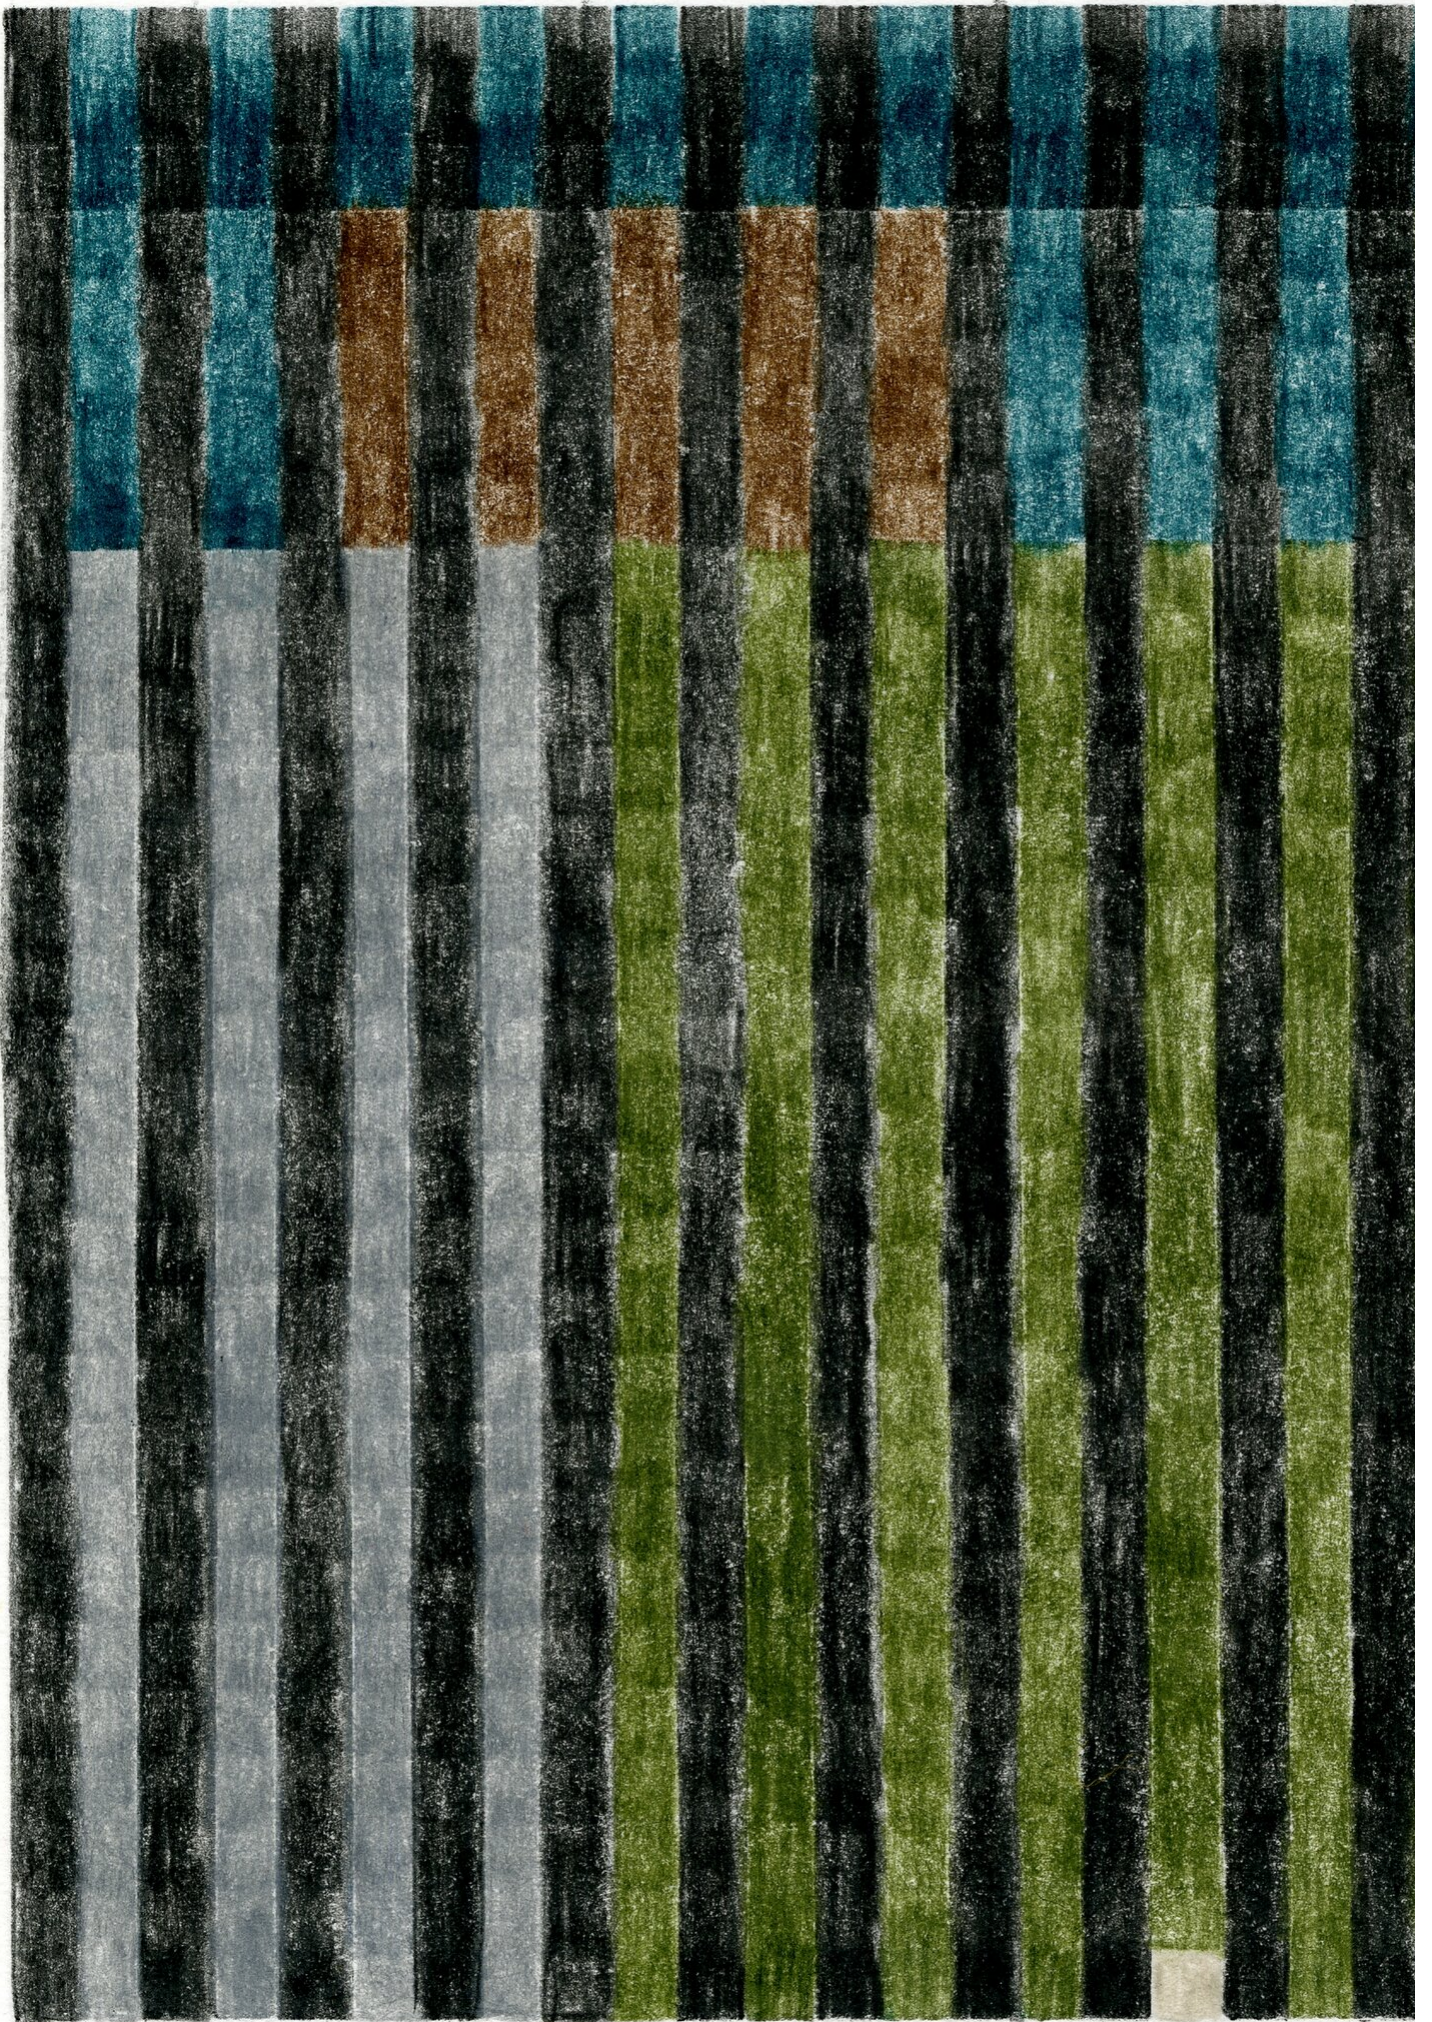

Katharina Hinsberg  
Farben (Sequenz), 2017  
Farben (Sequenz)  
Work Number: KHI/P 3

Color pencil on paper  
29.7 x 21 cm | 11 2/3 x 8 1/4 in  
framed: 31.2 x 22.5 cm | 12 1/4 x 8 3/4 in

KHI/P 3

---

**Bernhard Knaus Fine Art**