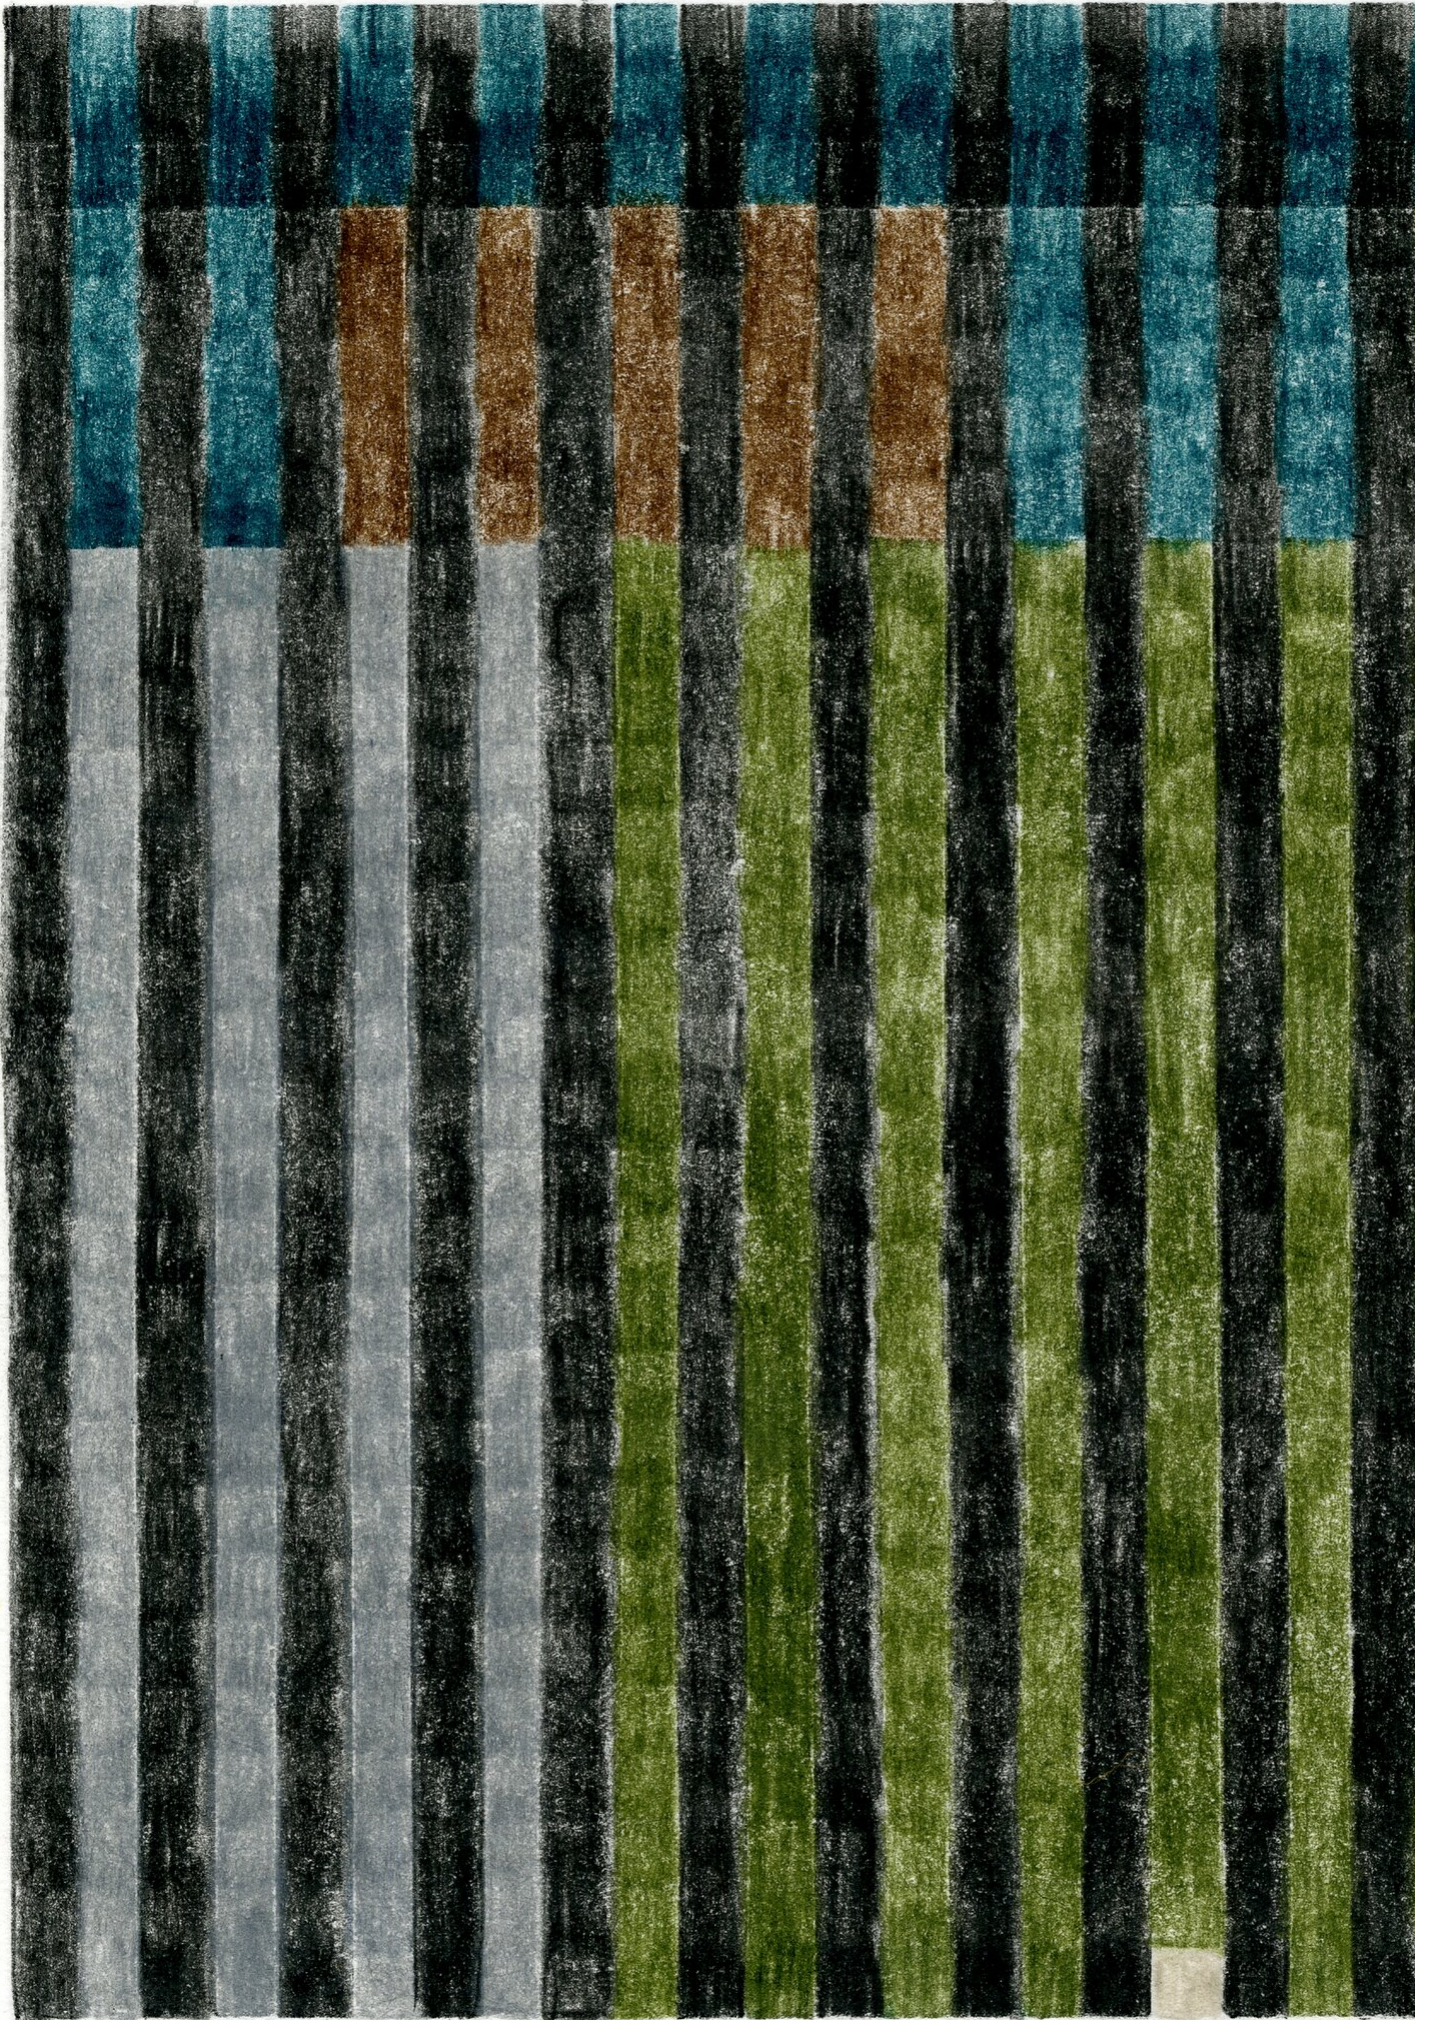

Katharina Hinsberg

Colors (sequence), 2017

Farben (Sequenz)

Color pencil on paper

29.7 x 21 cm | 11 2/3 x 8 1/4 in

framed: 31.2 x 22.5 cm | 12 1/4 x 8 3/4 in

---

**Bernhard Knaus Fine Art**