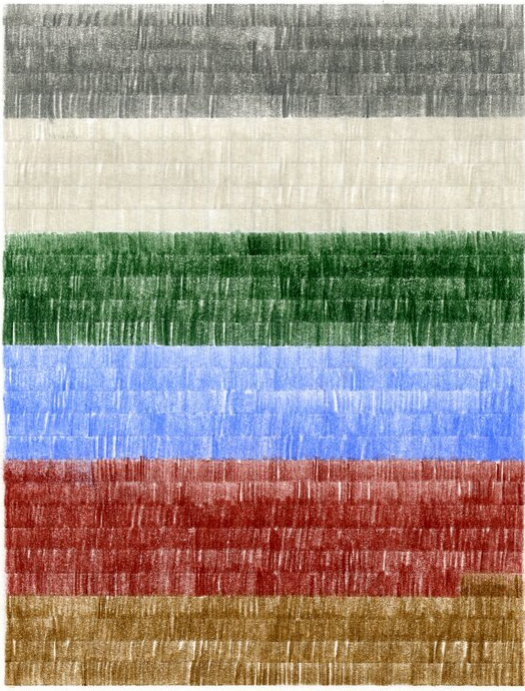

Katharina Hinsberg

Farben ( Sequenz ), 2017

Farben (Sequenz)

Work Number: KHI/P 4

Crayon on paper

29.7 x 21 cm | 11 2/3 x 8 1/4 in

framed: 31.2 x 22.5 cm | 12 1/4 x 8 3/4 in

KHI/P 4