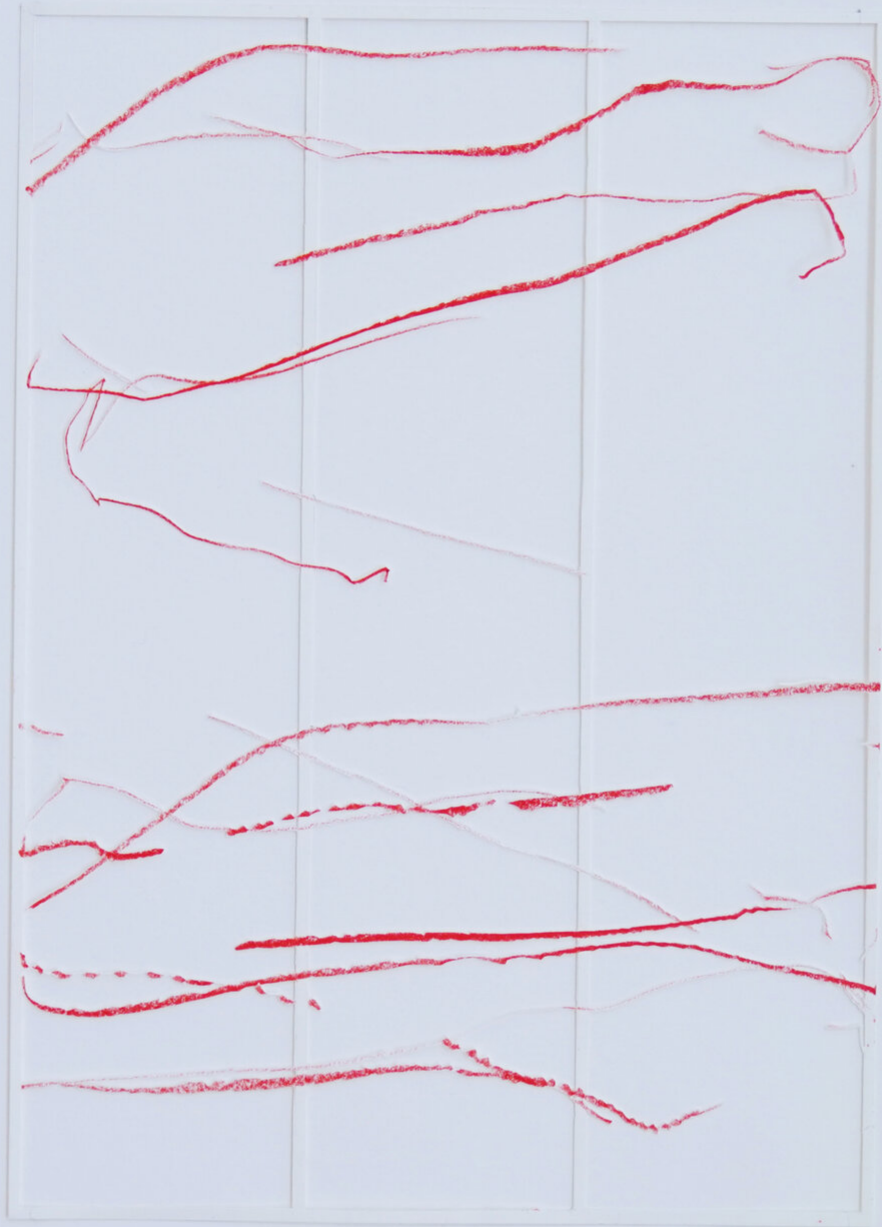

Katharina Hinsberg

Schraffen, 2021

Schraffen

Pencil on paper, cutted, framed with museum glass

29,7 x 21 cm | 11 2/3 x 8 1/4 in

KH/P 18

---

**Bernhard Knaus Fine Art**