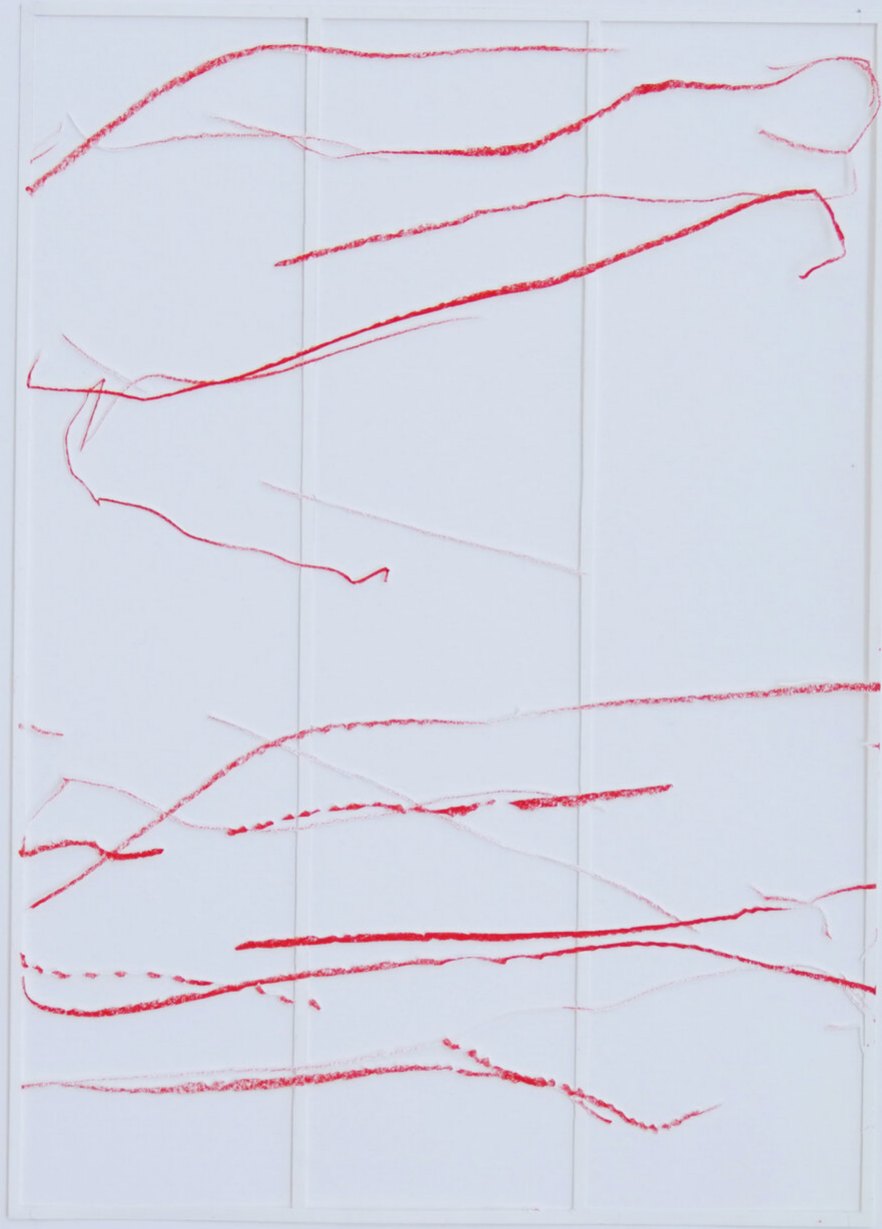

Katharina Hinsberg

Schraffen, 2021

Schraffen

Pencil on paper, cutted, framed with museum glass

29,7 x 21 cm | 11 2/3 x 8 1/4 in

KH/P 18

---

**Bernhard Knaus Fine Art**