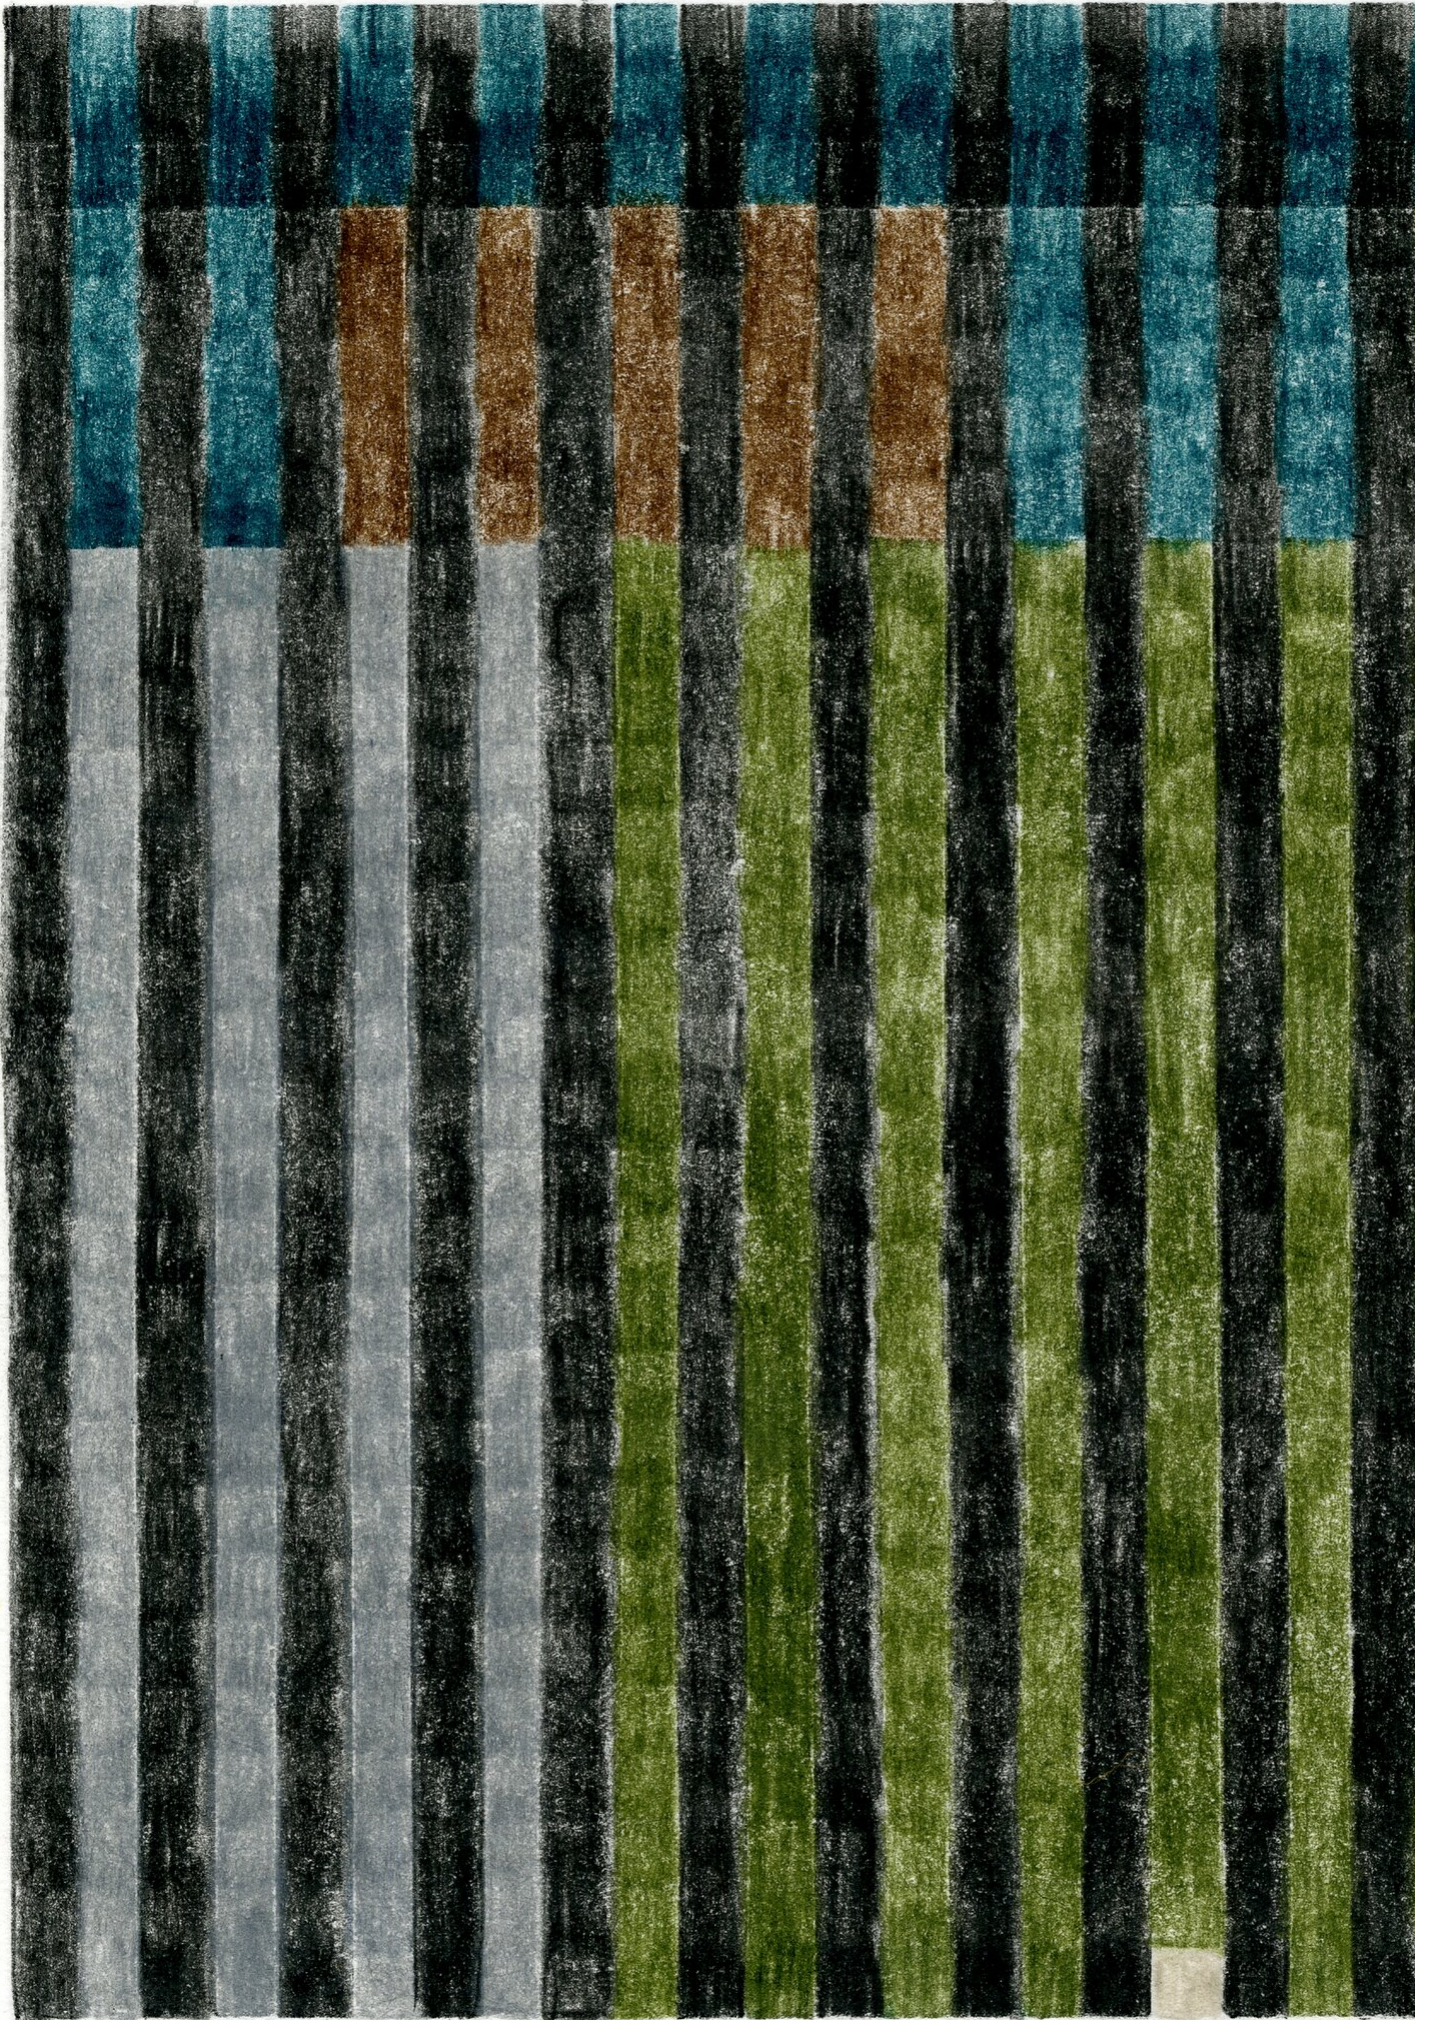

Katharina Hinsberg  
Farben (Sequenz), 2017  
Farben (Sequenz)  
Work Number: KHI/P 3

Color pencil on paper  
29.7 x 21 cm | 11 2/3 x 8 1/4 in  
framed: 31.2 x 22.5 cm | 12 1/4 x 8 3/4 in

KHI/P 3

---

**Bernhard Knaus Fine Art**