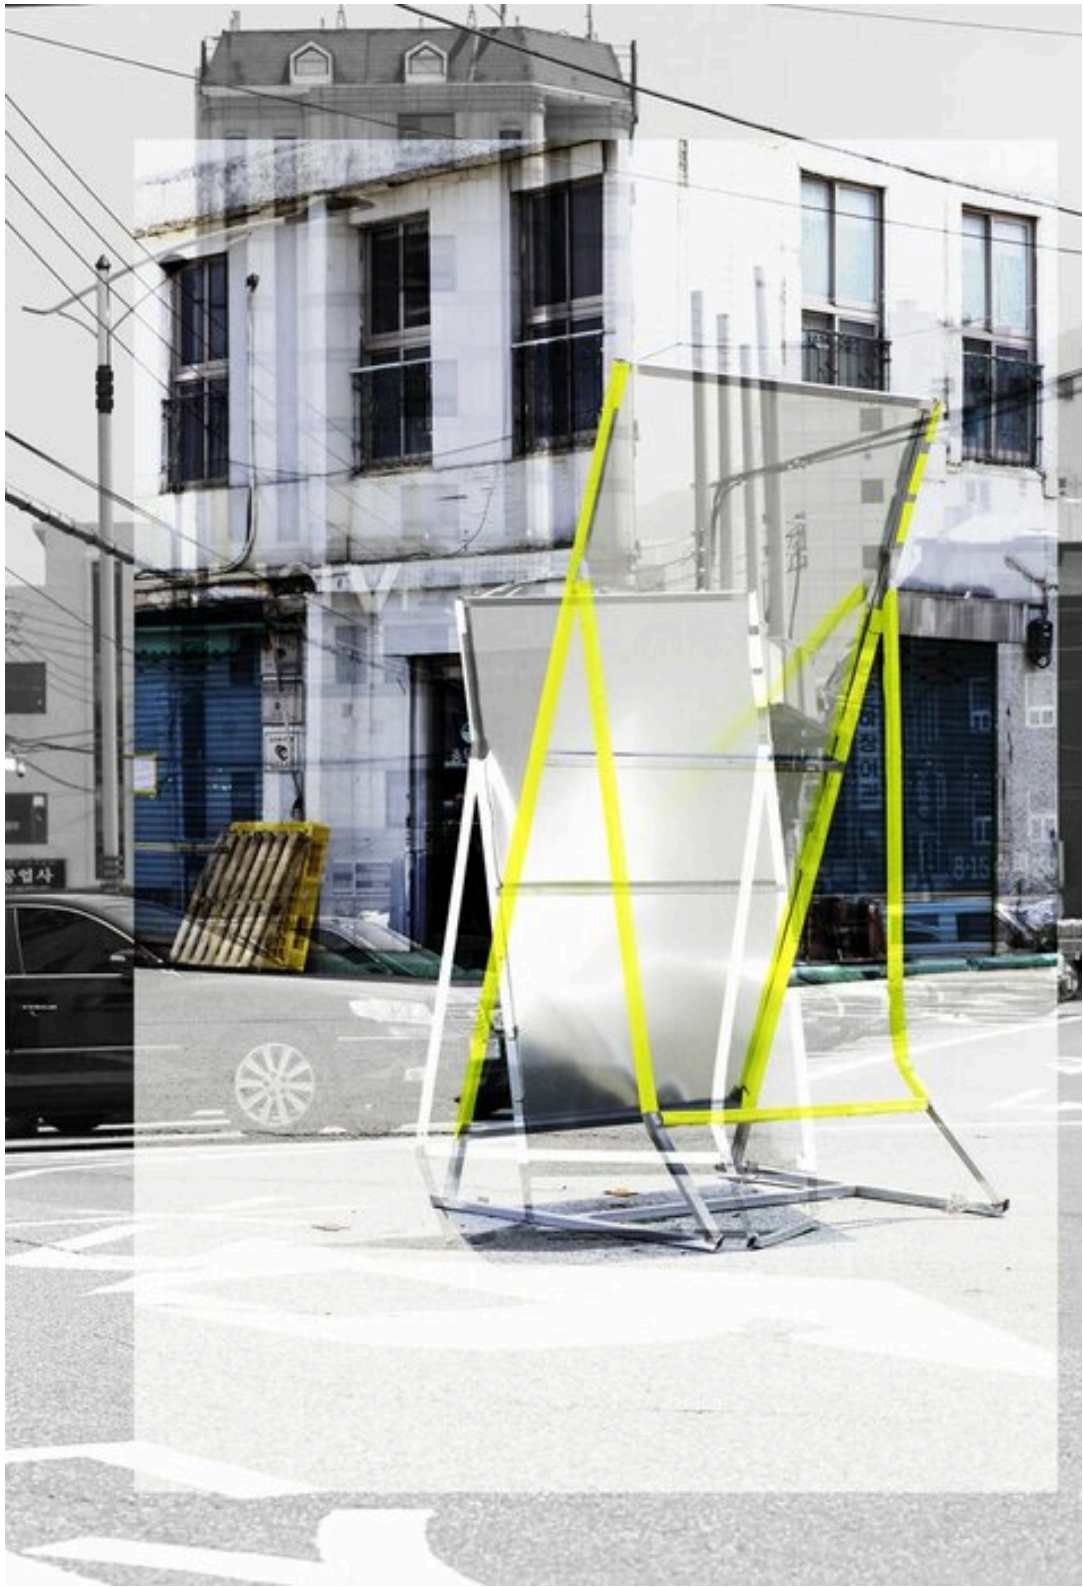

**Flo Maak**

Evolution-Dissolution-Display, 2013  
Seascapes

Pigment print, artist frame  
100 x 70 cm | 39 1/3 x 27 1/2 in  
framed: 101 x 71 cm | 39 3/4 x 28 in  
Edition 4 + 1 AP  
FM/F 25

Pigment print, artist frame  
140 x 100 cm | 55 x 39 1/3 in  
Edition 2 + 1 AP