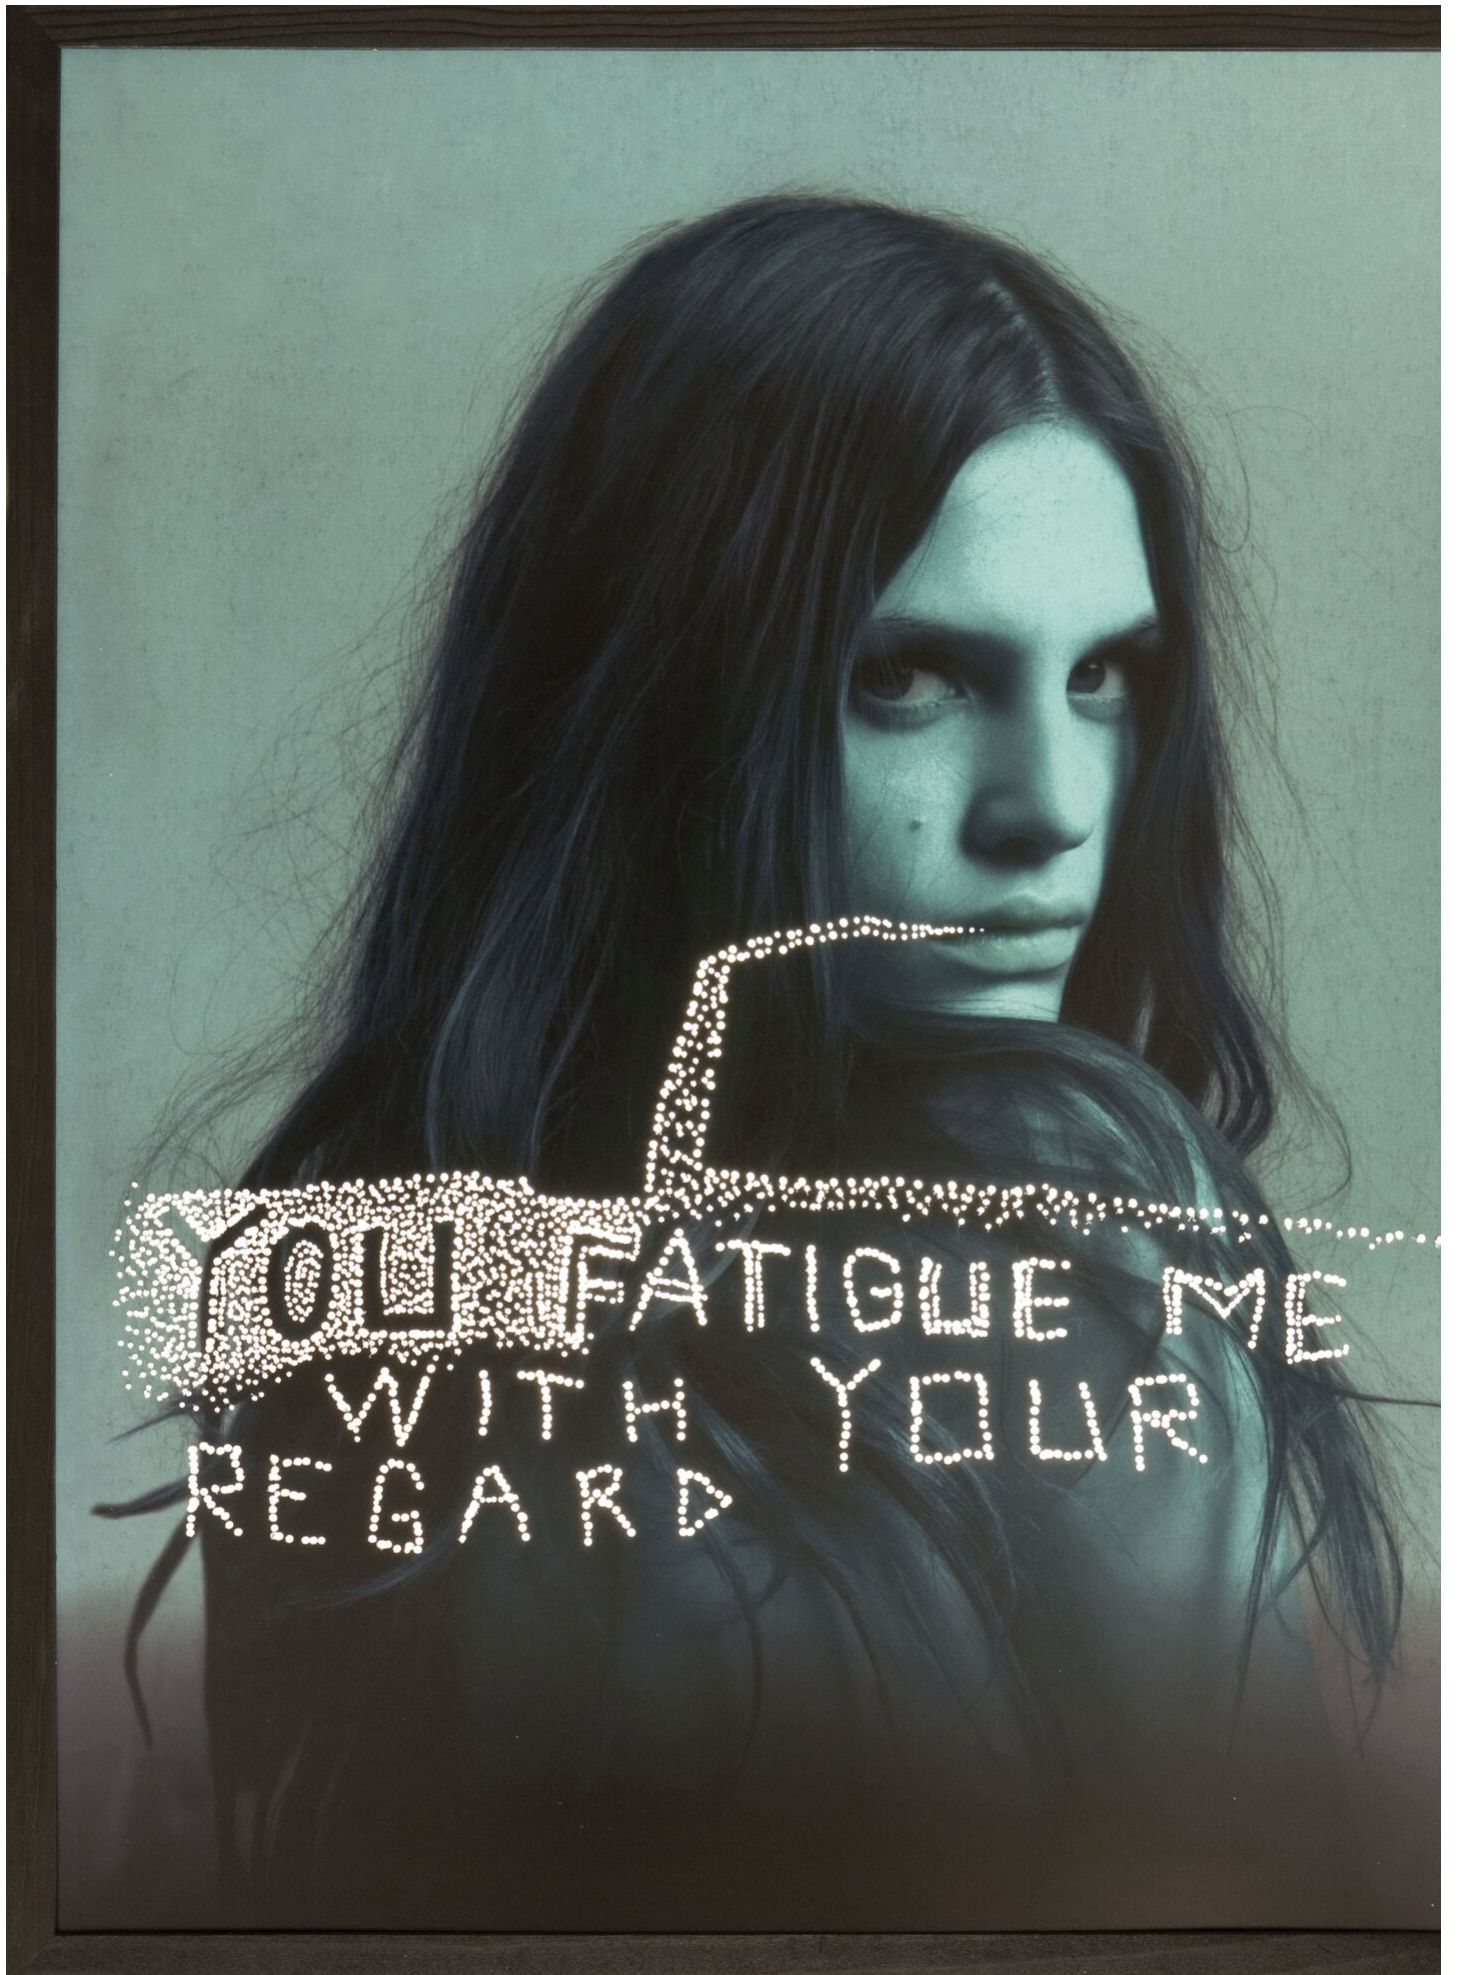

Daniele Buetti

You fatigue me with your regard, 1998 - 2016

Dreams result in more dreams, 1998

Perforated photo in lightbox  
50 x 40 cm | 19 2/3 x 15 3/4 in  
Unique

YOU FATIGUE ME  
WITH YOUR  
REGARD

---