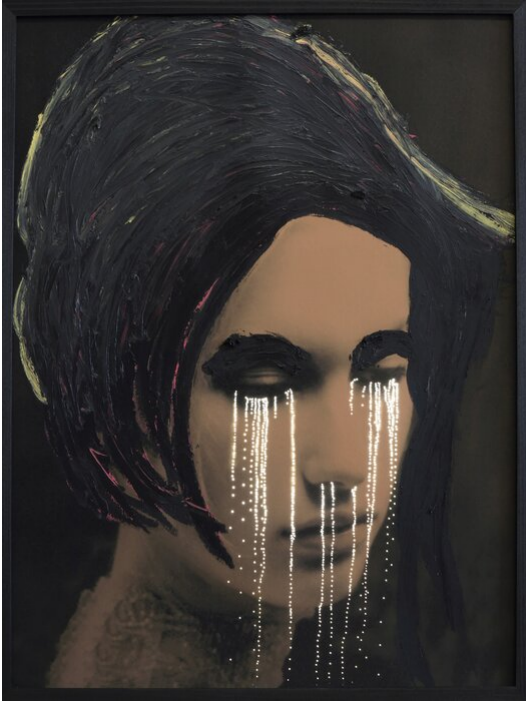

Daniele Buetti  
White tears on drab face, 1998 - 2016  
Dreams result in more dreams, 1998

Perforated photo in lightbox  
40 x 30 cm | 15 3/4 x 11 3/4 in  
Unique

---

**Bernhard Knaus Fine Art**

Niddastrasse 84  
60329 Frankfurt am Main  
Fon +49 (0)69 244 507 68  
[knaus@bernhardknaus.de](mailto:knaus@bernhardknaus.de)  
[bernhardknaus.com](http://bernhardknaus.com)