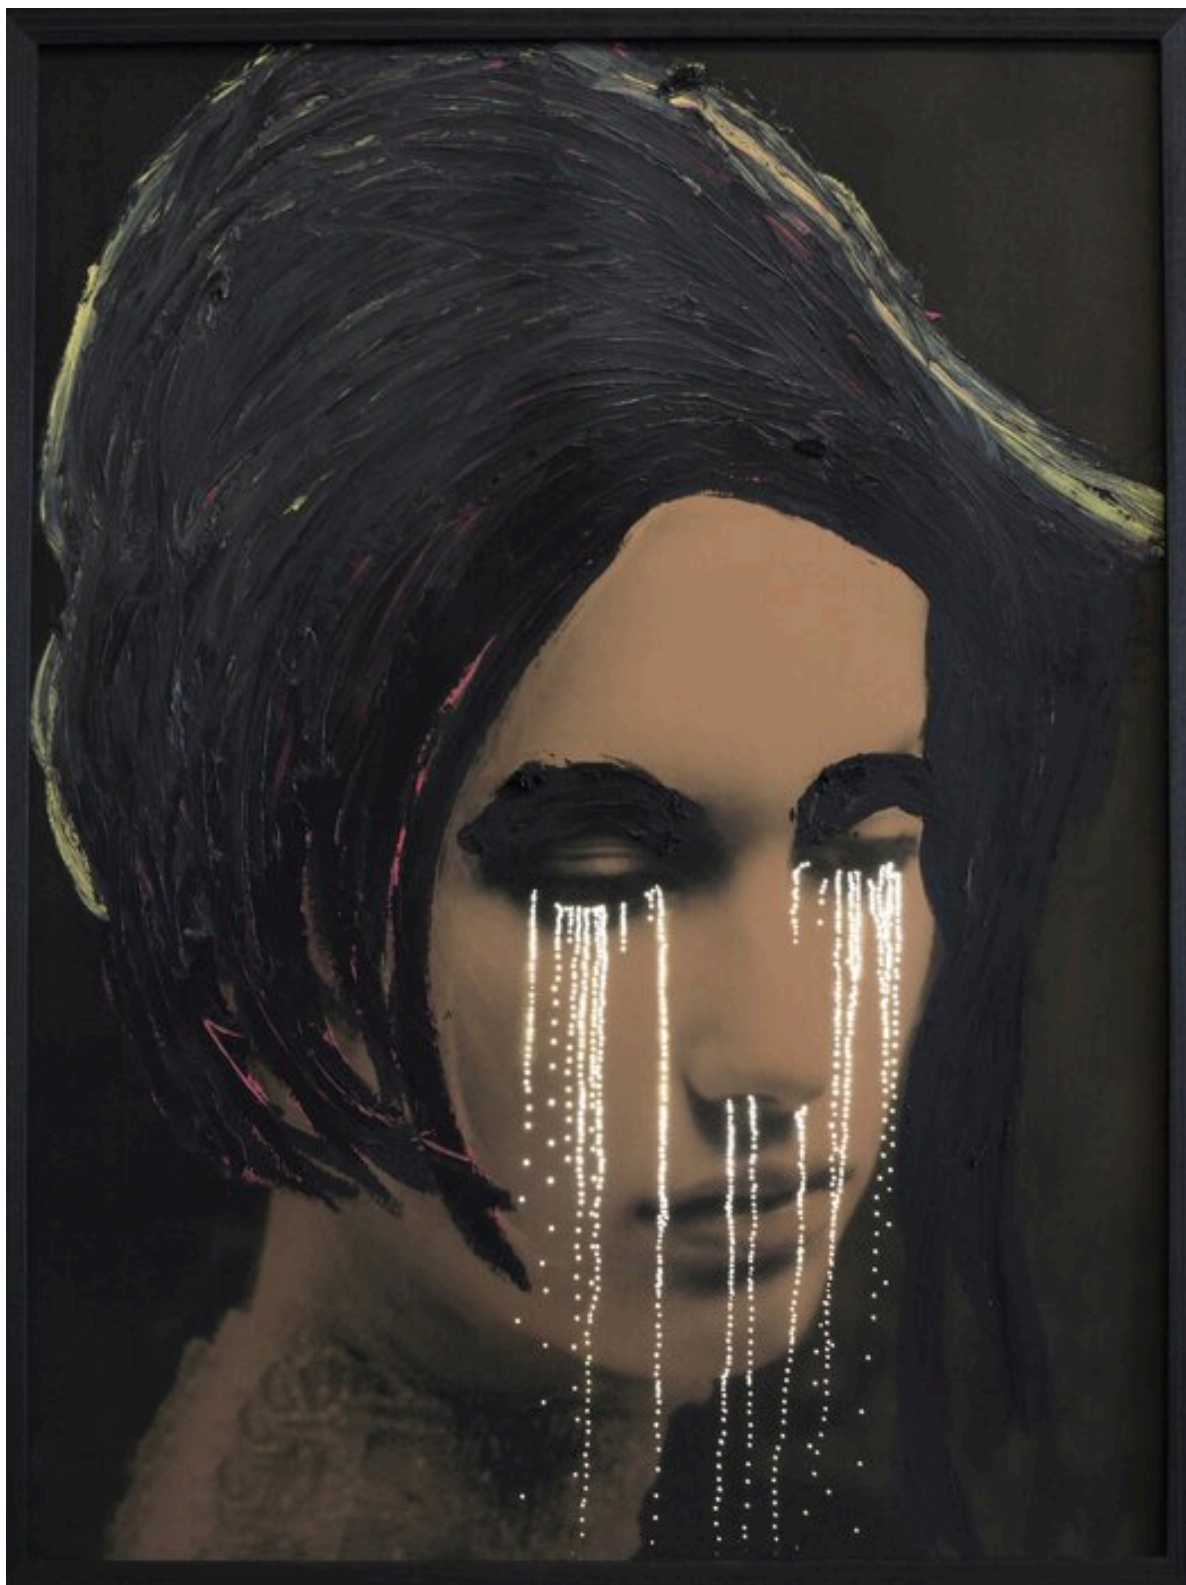

Daniele Buetti

White tears on drab face, 1998 - 2016
Dreams result in more dreams, 1998

Perforated photo in lightbox
40 x 30 cm | 15 3/4 x 11 3/4 in
Unique

Bernhard Knaus Fine Art

Niddastrasse 84
60329 Frankfurt am Main
Fon +49 (0)69 244 507 68
knaus@bernhardknaus.de
bernhardknaus.com