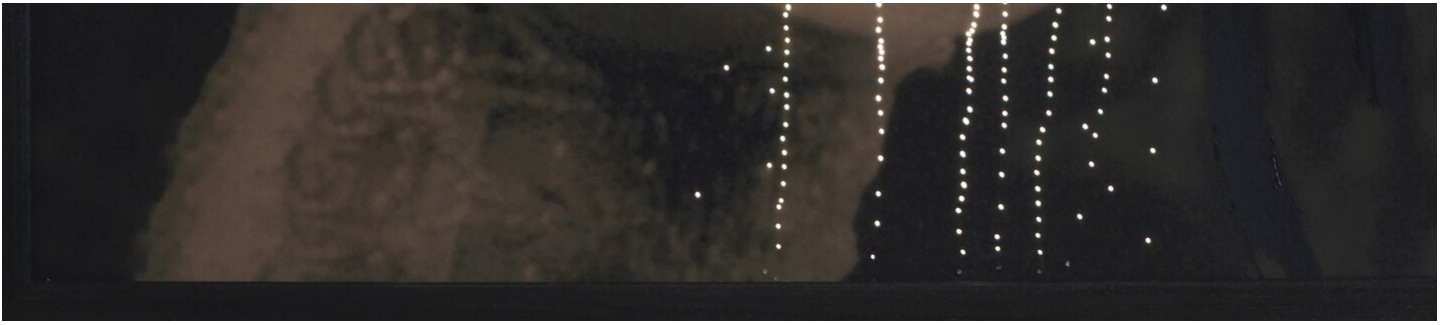

Daniele Buetti  
White tears on drab face, 1998 - 2016  
Dreams result in more dreams, 1998

Perforated photo in lightbox  
40 x 30 cm | 15 3/4 x 11 3/4 in  
Unique

---

**Bernhard Knaus Fine Art**

Niddastrasse 84  
60329 Frankfurt am Main  
Fon +49 (0)69 244 507 68  
[knaus@bernhardknaus.de](mailto:knaus@bernhardknaus.de)  
[bernhardknaus.com](http://bernhardknaus.com)