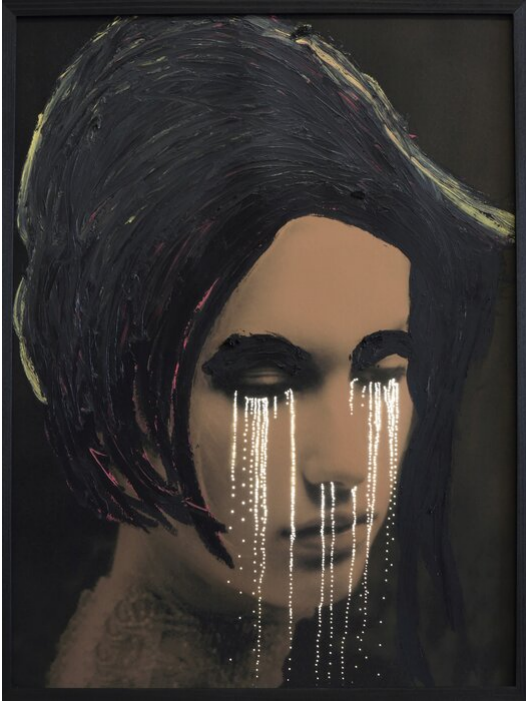

Daniele Buetti
White tears on drab face, 1998 - 2016
Dreams result in more dreams, 1998

Perforated photo in lightbox
40 x 30 cm | 15 3/4 x 11 3/4 in
Unique

Bernhard Knaus Fine Art

Niddastrasse 84
60329 Frankfurt am Main
Fon +49 (0)69 244 507 68
knaus@bernhardknaus.de
bernhardknaus.com