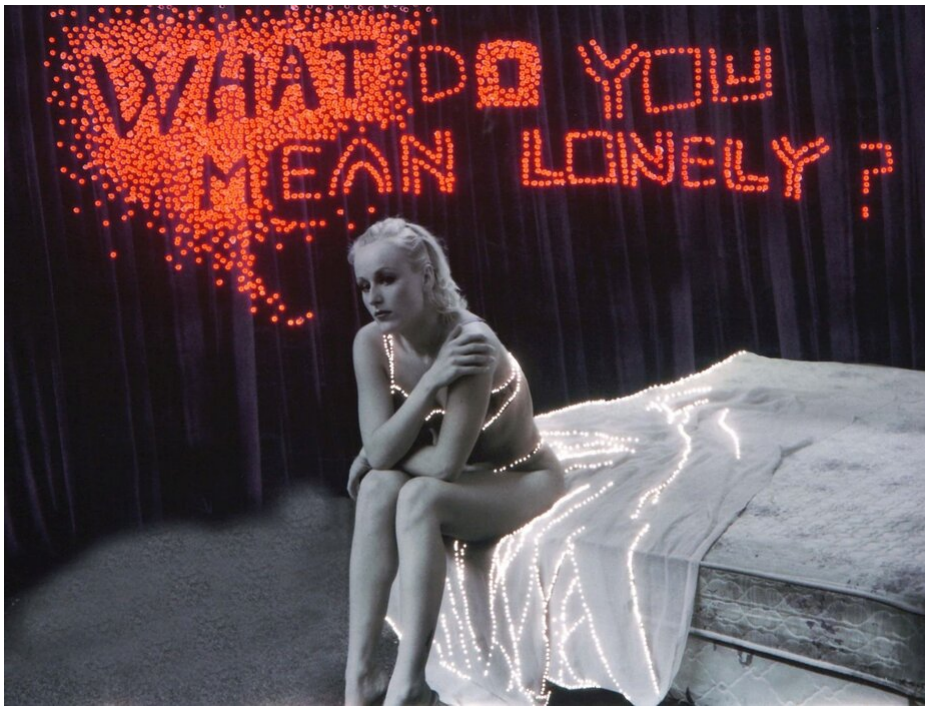

Daniele Buetti
What do you mean lonely, 1998 - 2016
Dreams result in more dreams, 1998

Perforated photo in lightbox
30 x 40 xcm | 11 3/4 x 15 3/4 in
Unique

Bernhard Knaus Fine Art

Niddastrasse 84
60329 Frankfurt am Main
Fon +49 (0)69 244 507 68
knaus@bernhardknaus.de
bernhardknaus.com