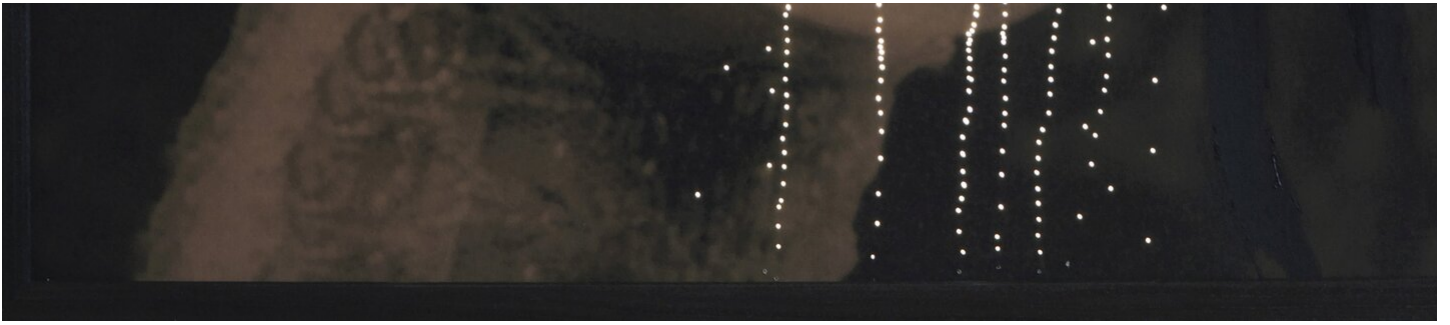

Daniele Buetti
White tears on drab face, 1998 - 2016
Dreams result in more dreams, 1998

Perforated photo in lightbox
40 x 30 cm | 15 3/4 x 11 3/4 in
Unique

Bernhard Knaus Fine Art

Niddastrasse 84
60329 Frankfurt am Main
Fon +49 (0)69 244 507 68
knaus@bernhardknaus.de
bernhardknaus.com