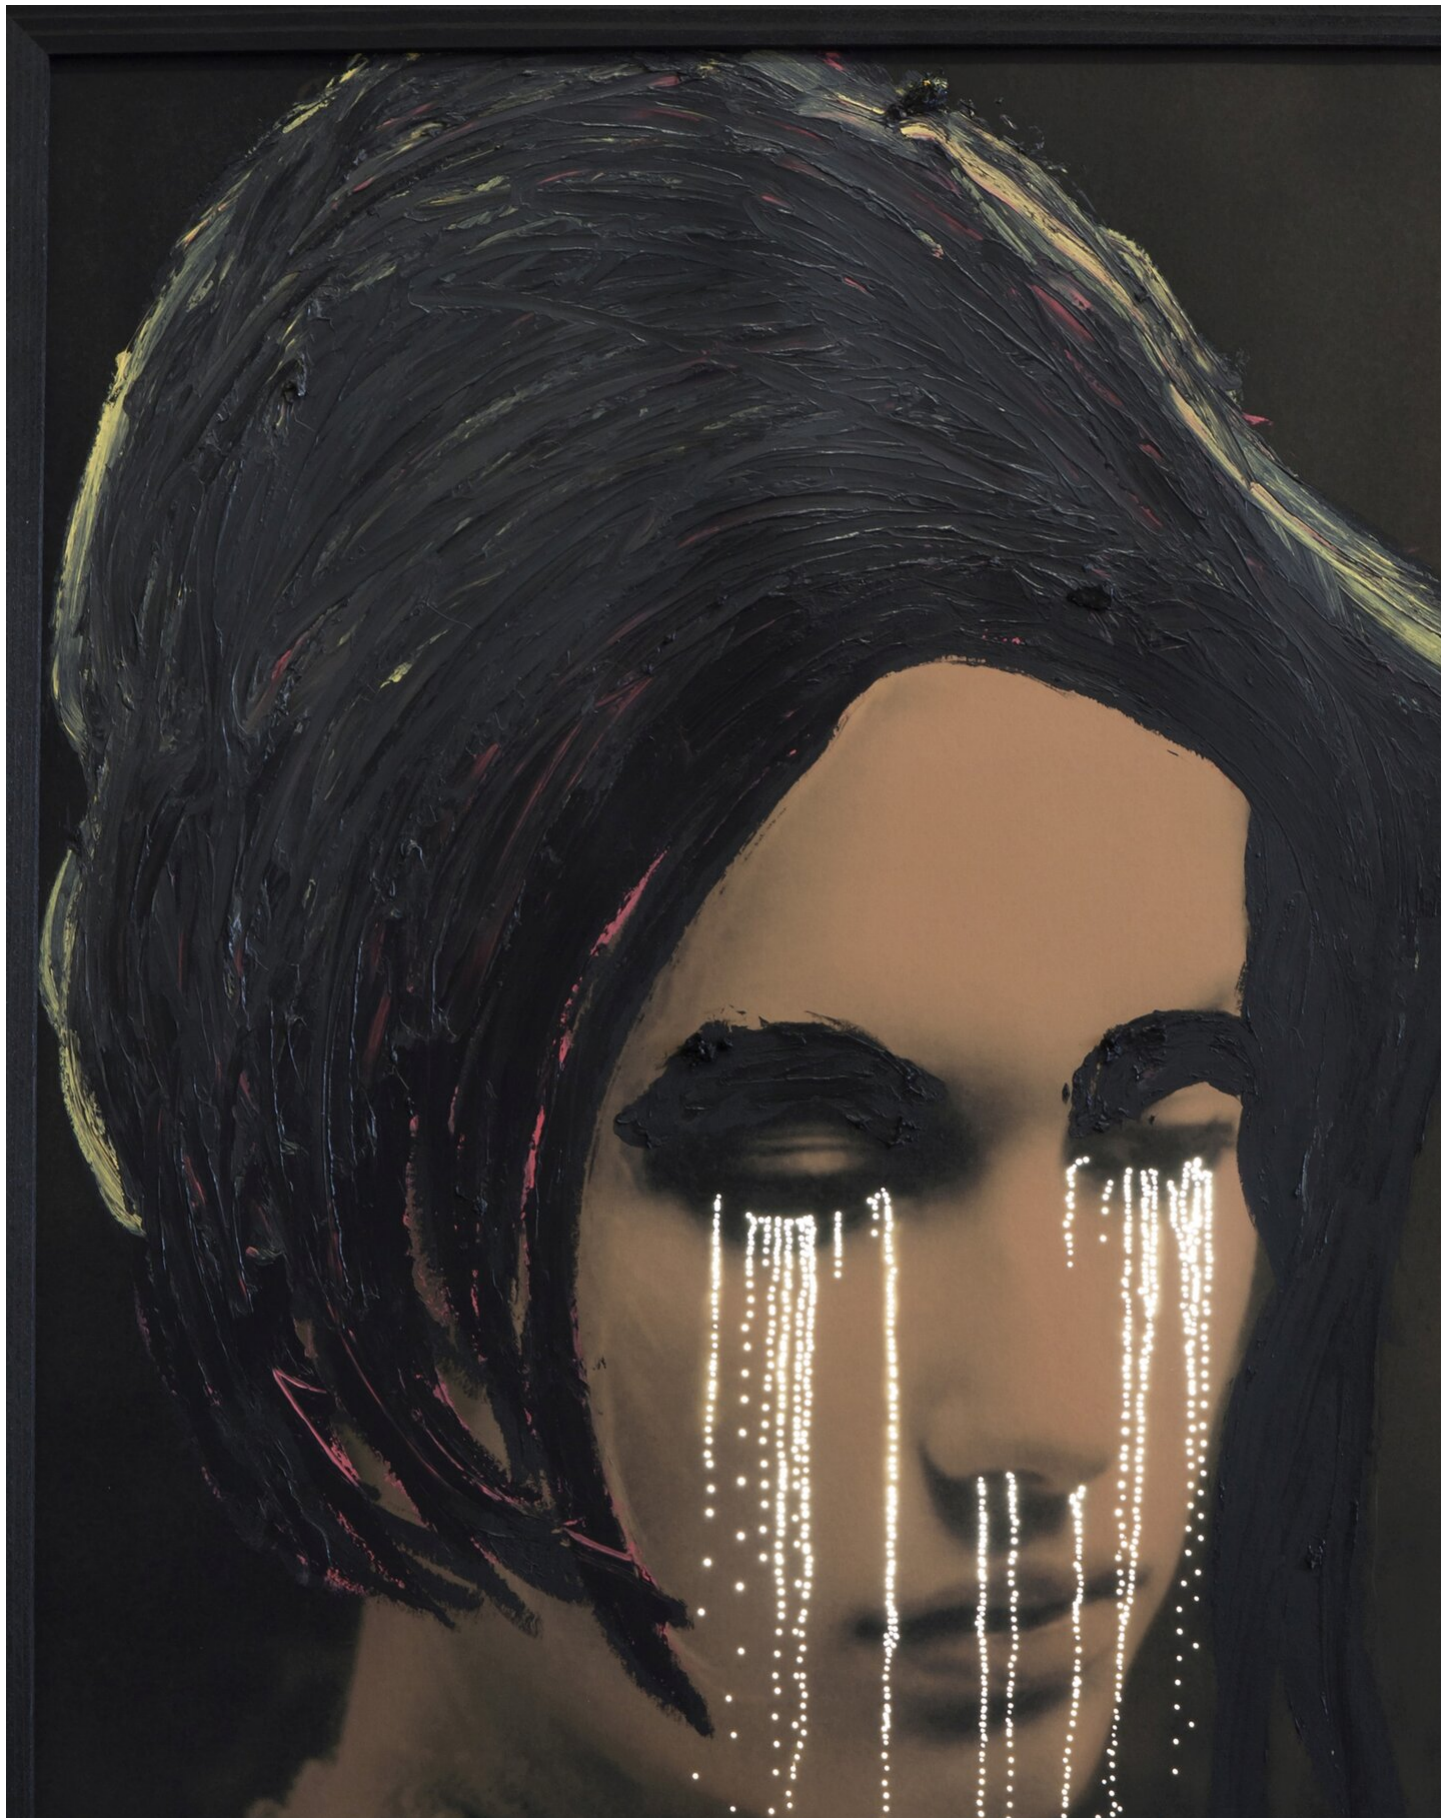

Daniele Buetti
White tears on drab face, 1998 - 2016
Dreams result in more dreams, 1998

Perforated photo in lightbox
40 x 30 cm | 15 3/4 x 11 3/4 in
Unique

Bernhard Knaus Fine Art

Niddastrasse 84
60329 Frankfurt am Main
Fon +49 (0)69 244 507 68
knaus@bernhardknaus.de
bernhardknaus.com