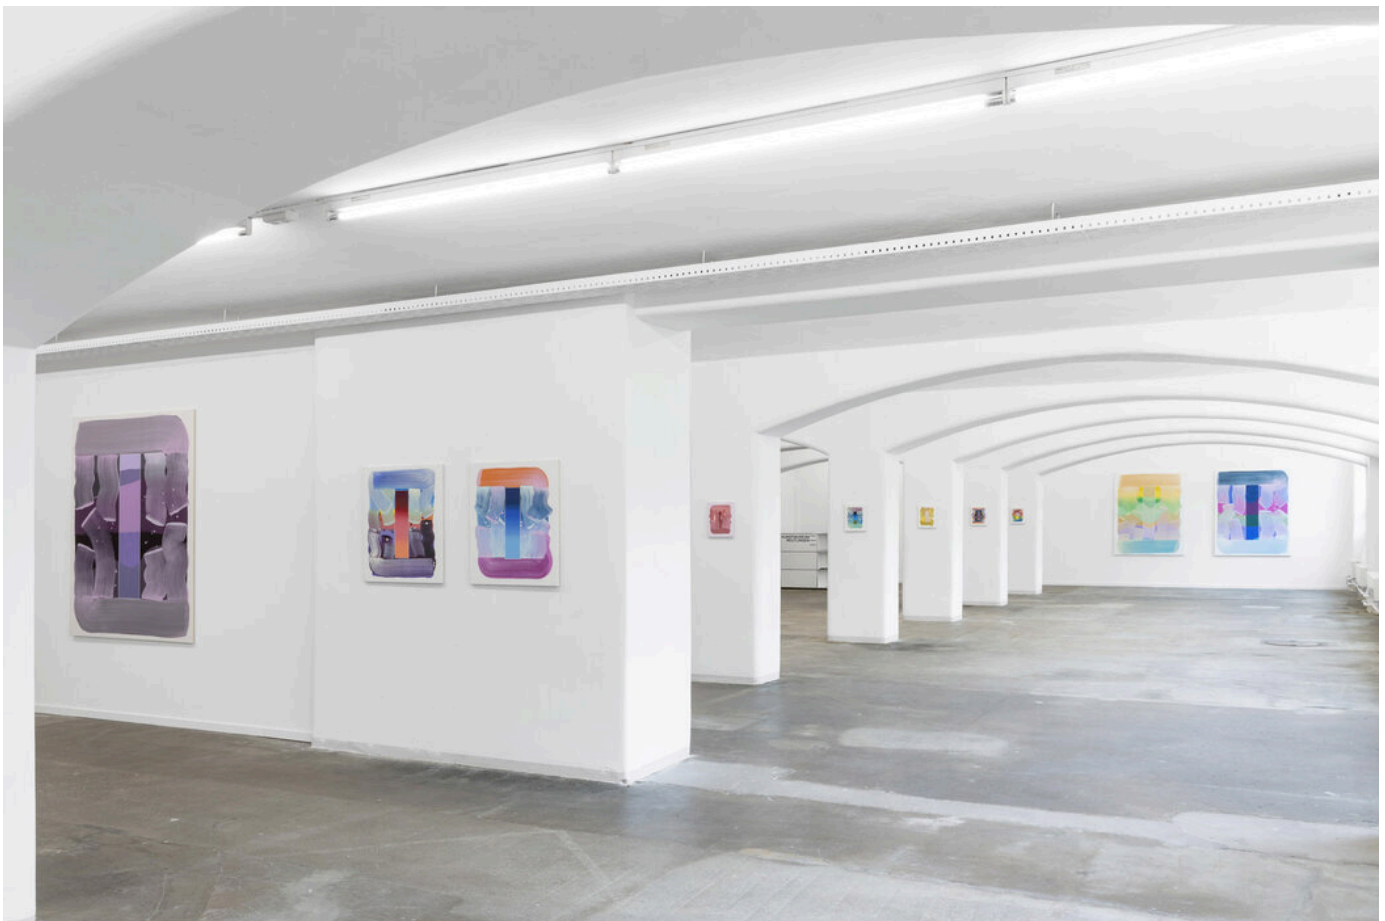

Çiğdem Aky

Im Schatten der Bäume
01.07.2022 - 23.10.2022
Kunstmuseum Reutlingen

Female painter Çiğdem Aky (*1989, Munich) contrasts a refined painterly core with a powerful, gestural brushstroke. Ranging between spontaneity and method, she thus has created an easily recognizable pictorial scheme. By means of layering, translucency and superimposition, however, her abstract pictorial elements create a surprising interplay of emotions, color moods or narration miniatures. As a scholarship holder from the HAP-Grieshaber-Stiftung, she has lived and worked in Reutlingen for ten months. The exhibition at Kunstmuseum Reutlingen | Galerie features her latest large-scale works.

Curators: Ina Dinter and Johannes Krause-Schenk

A catalogue will accompany the exhibition (2022).

Installation views „Çiğdem Aky. Im Schatten der Bäume. 18. Stipendiatin der HAP Grieshaber Stiftung“, Kunstmuseum Reutlingen | Galerie
Images: Frank Kleinbach.

More Information