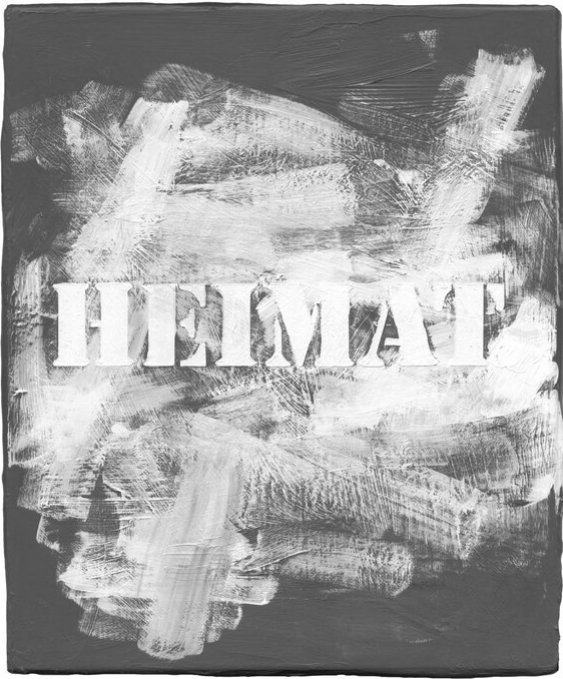

Bernhard Knaus Fine Art

Niddastrasse 84
60329 Frankfurt am Main
Fon +49 (0) 69 244 507 68
knaus@bernhardknaus.de
bernhardknaus.com

© Bernhard Knaus 2021